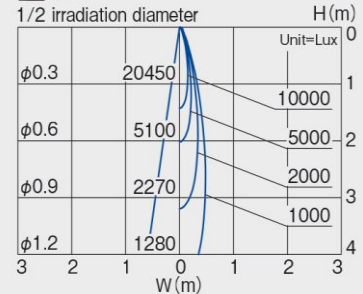

■ 17° 2700K/Ra83

Luminaire position
900mm from wall, Tilting 35°

■ Accessories

Wide diffusion lens
LZA-92558

Spread lens
LZA-90435

Coldtone filter
LZA-90439

Honeycomb louver
LZA-92954

Flood lens
LZA-90635

Warmtone filter
LZA-90437

Hood
LLA-7119U