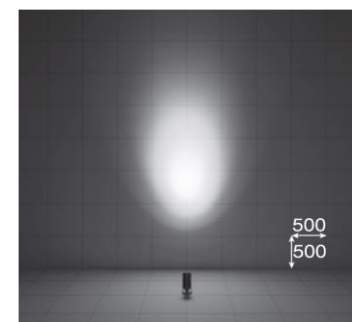

Specification Sheet

Luminaire Type : Spot light (Spike mounting/Flangeless type)

Model Code **LLS-7105LUM** 2700K
 LLS-7105YUM 3000K

■ Technical Data

Dimension : D.105/L.216/H.486mm
Weight : 3.6 Kg
Light source : LED
Wattage : 38W
Lumen, Color temp. : 2820Lm(2700K)/2910Lm(3000K)

Beam angle : 17°
CRI : 83
Protection Class(IP) : IP65

■ Component & Information

Aluminum die-casting, marine-grade painting with stainless color
 Stainless steel spike, marine-grade painting with stainless color
 Tempered glass cover, clear
 Optical control lens
 *Internal LED driver for 100~242V, Non-dimmable
 *Two optional accessories can be used together.
 *C/w. 2-core cabtyre cable, Black L=5m

Two optional lens and filters can be installed

Flat surface with no water puddle even with upward lighting

Tilting angle scale

Lock function

for rotation
for tilting

Glareless black baffle mechanism realizing 40° cut-off angle

■ 17° 2700K/Ra83

Luminaire position
900mm from wall, Tilting 35°

■ Accessories

Wide diffusion lens
LZA-92558

Spread lens
LZA-90435

Coldtone filter
LZA-90439

Honeycomb louver
LZA-92954

Flood lens
LZA-90635