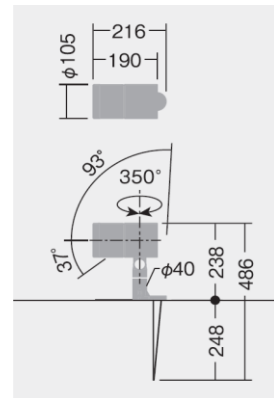

Specification Sheet

Luminaire Type : Spot light (Spike mounting/Flangeless type)

Model Code **LLS-7105LUM** 2700K
 LLS-7105YUM 3000K

■ Technical Data

Dimension : D.105/L.216/H.486mm
Weight : 3.6 Kg
Light source : LED
Wattage : 38W
Lumen, Color temp. : 2820Lm(2700K)/2910Lm(3000K)

Beam angle : 17°
CRI : 83
Protection Class(IP) : IP65

■ Component & Information

Aluminum die-casting, marine-grade painting with stainless color
 Stainless steel spike, marine-grade painting with stainless color
 Tempered glass cover, clear
 Optical control lens
 *Internal LED driver for 100~242V, Non-dimmable
 *Two optional accessories can be used together.
 *C/w. 2-core cabtyre cable, Black L=5m

Two optional lens and filters can be installed

Flat surface with no water puddle even with upward lighting

Tilting angle scale

Lock function

for rotation
for tilting

Glareless black baffle mechanism realizing 40° cut-off angle

■ 17° 2700K/Ra83

Luminaire position
900mm from wall, Tilting 35°

■ Accessories

Wide diffusion lens
LZA-92558

Spread lens
LZA-90435

Coldtone filter
LZA-90439

Honeycomb louver
LZA-92954

Flood lens
LZA-90635