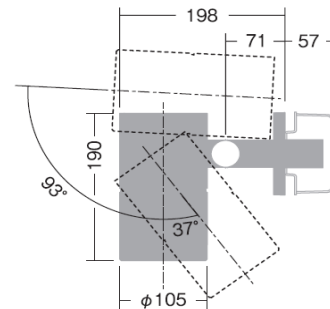

**Luminaire Type** : **Spot light** (Recessed box mounting/Flangeless type)

**Model Code**     **LLS-7104LUM**    2700K  
 **LLS-7104YUM**    3000K

### ■ Technical Data

**Dimension** : D.105/L.190/H.198mm  
**Weight** : 3.0 Kg  
**Light source** : LED  
**Wattage** : 38W  
**Lumen, Color temp.** : 2820Lm(2700K)/2910Lm(3000K)

**Beam angle** : 18 °  
**CRI** : 83  
**Protection Class(IP)** : IP65

Glareless baffle  
 for 40° cut-off  
 angle

Luminaire position  
 900mm from wall, Tilting 35°