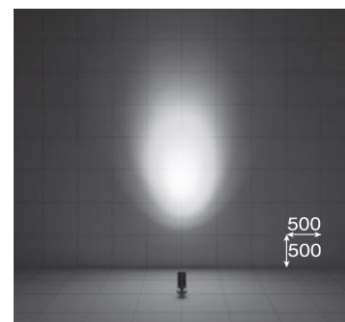

### ■ Technical Data

**Dimension** : D.105/L.190/H.198mm  
**Weight** : 3.0 Kg  
**Light source** : LED  
**Wattage** : 38W  
**Lumen, Color temp.** : 2820Lm(2700K)/2910Lm(3000K)

**Beam angle** : 18 °  
**CRI** : 83  
**Protection Class(IP)** : IP65

Two optional lens and  
 filters can be installed

Flat surface with no  
 water puddle even with  
 upward lighting

Tilting angle scale

Lock function

for rotation

for tilting

safety wire

Recessed mounting  
 box (separately)

Glareless baffle  
 for 40° cut-off  
 angle

Luminaire position  
 900mm from wall, Tilting 35°