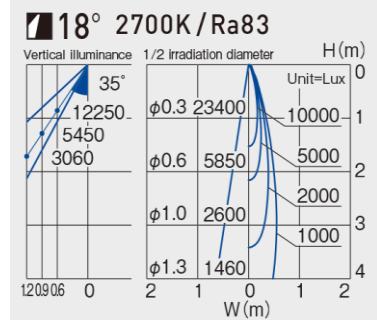

Luminaire position
900mm from wall, Tilting 35°

■ Accessories

Wide diffusion lens
LZA-92558

Spread lens
LZA-90435

Coldtone filter
LZA-90439

Honeycomb louver
LZA-92954

Flood lens
LZA-90635

Warmtone filter
LZA-90437

Hood
LLA-7119U