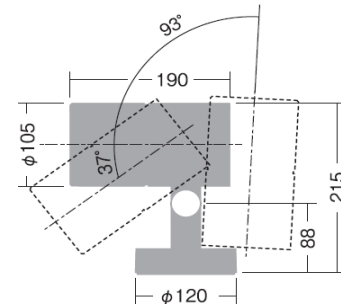

Specification Sheet

Luminaire Type : Spot light (Surface mounting/Flange type)

Model Code **LLS-7103LUM** 2700K
 LLS-7103YUM 3000K

Technical Data

Dimension : D.105/L.190/H.215mm
Weight : 3.2 Kg
Light source : LED
Wattage : 38W
Lumen, Color temp. : 2820Lm(2700K)/2910Lm(3000K)

Beam angle : 18 °
CRI : 83
Protection Class(IP) : IP65

Component & Information

Aluminum die-casting body,
 marine-grade painting with stainless color
 Tempered glass cover, clear
 Optical control lens
 *Internal LED driver for 100~242V, Non-dimmable
 *Two optional accessories can be used together.

Luminaire position
 900mm from wall, Tilting 35°

Accessories