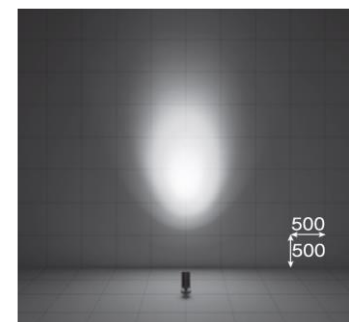

Specification Sheet

Luminaire Type : Spot light (Surface mounting/Flange type)

Model Code **LLS-7103LUM** 2700K
 LLS-7103YUM 3000K

Technical Data

Dimension : D.105/L.190/H.215mm
Weight : 3.2 Kg
Light source : LED
Wattage : 38W
Lumen, Color temp. : 2820Lm(2700K)/2910Lm(3000K)

Beam angle : 18 °
CRI : 83
Protection Class(IP) : IP65

Component & Information

Aluminum die-casting body,
 marine-grade painting with stainless color
 Tempered glass cover, clear
 Optical control lens
 *Internal LED driver for 100~242V, Non-dimmable
 *Two optional accessories can be used together.

Two optional lens and
 filters can be installed

Flat surface with no
 water puddle even with
 upward lighting

Tilting angle scale

Lock function

for rotation

for tilting

Glareless black baffle mechanism
 realizing 40° cut-off angle

Luminaire position
 900mm from wall, Tilting 35°

Accessories