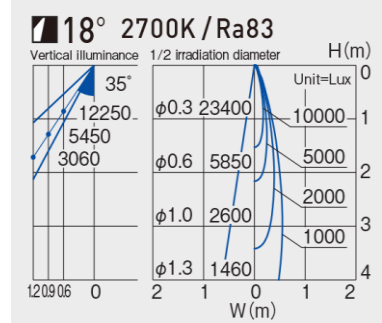

Specification Sheet

Luminaire Type : Spot light (Surface mounting/Flange type)

Model Code **LLS-7103LUM** 2700K
 LLS-7103YUM 3000K

Technical Data

Dimension : D.105/L.190/H.215mm
Weight : 3.2 Kg
Light source : LED
Wattage : 38W
Lumen, Color temp. : 2820Lm(2700K)/2910Lm(3000K)

Beam angle : 18 °
CRI : 83
Protection Class(IP) : IP65

Component & Information

Aluminum die-casting body,
 marine-grade painting with stainless color
 Tempered glass cover, clear
 Optical control lens
 *Internal LED driver for 100~242V, Non-dimmable
 *Two optional accessories can be used together.

Two optional lens and
 filters can be installed

Flat surface with no
 water puddle even with
 upward lighting

Tilting angle scale

Lock function

for rotation

for tilting

Glareless black baffle mechanism
 realizing 40° cut-off angle