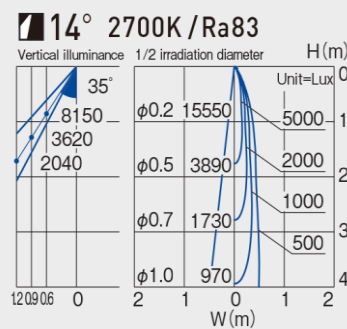

Specification Sheet

Luminaire Type : **Spot light** (Spike mounting/Flangeless type)

Model Code **LLS-7100LUM** 2700K
 LLS-7100YUM 3000K

■ Technical Data

Dimension : D.105/L.216/H.486mm
Weight : 3.0 Kg
Light source : LED
Wattage : 26W
Lumen, Color temp. : 1410Lm(2700K)/1460Lm(3000K)

Beam angle : 14 °
CRI : 83
Protection Class(IP) : IP65

■ Component & Information

Aluminum die-casting, marine-grade painting with stainless color
 Stainless steel spike, marine-grade painting with stainless color
 Tempered glass cover, clear
 Optical control lens
 *Internal LED driver for 100~242V, Non-dimmable
 *Two optional accessories can be used together.
 *C/w. 2-core cable, Black L=5m

Two optional lens and filters can be installed

Flat surface with no water puddle even with upward lighting

Tilting angle scale

Lock function

Glareless black baffle mechanism realizing 40° cut-off angle

Luminaire position 900mm from wall, Tilting 35°