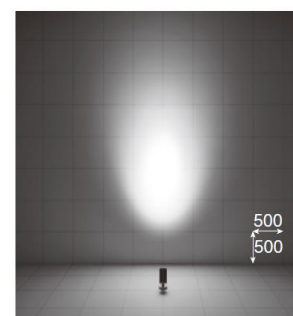

Specification Sheet

Luminaire Type : **Spot light** (Spike mounting/Flangeless type)

Model Code **LLS-7100LUM** 2700K
 LLS-7100YUM 3000K

■ Technical Data

Dimension : D.105/L.216/H.486mm
Weight : 3.0 Kg
Light source : LED
Wattage : 26W
Lumen, Color temp. : 1410Lm(2700K)/1460Lm(3000K)

Beam angle : 14 °
CRI : 83
Protection Class(IP) : IP65

■ Component & Information

Aluminum die-casting, marine-grade painting with stainless color
 Stainless steel spike, marine-grade painting with stainless color
 Tempered glass cover, clear
 Optical control lens
 *Internal LED driver for 100~242V, Non-dimmable
 *Two optional accessories can be used together.
 *C/w. 2-core cable, Black L=5m

Two optional lens and filters can be installed

Flat surface with no water puddle even with upward lighting

Tilting angle scale

Lock function

Glareless black baffle mechanism realizing 40° cut-off angle

Luminaire position 900mm from wall, Tilting 35°