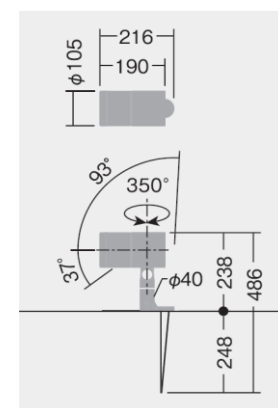

Specification Sheet

Luminaire Type : **Spot light** (Spike mounting/Flangeless type)

Model Code **LLS-7100LUM** 2700K
 LLS-7100YUM 3000K

■ Technical Data

Dimension : D.105/L.216/H.486mm
Weight : 3.0 Kg
Light source : LED
Wattage : 26W
Lumen, Color temp. : 1410Lm(2700K)/1460Lm(3000K)

Beam angle : 14 °
CRI : 83
Protection Class(IP) : IP65

■ Component & Information

Aluminum die-casting, marine-grade painting with stainless color
 Stainless steel spike, marine-grade painting with stainless color
 Tempered glass cover, clear
 Optical control lens
 *Internal LED driver for 100~242V, Non-dimmable
 *Two optional accessories can be used together.
 *C/w. 2-core cable, Black L=5m

Two optional lens and filters can be installed

Flat surface with no water puddle even with upward lighting

Tilting angle scale

Lock function

Glareless black baffle mechanism realizing 40° cut-off angle

Luminaire position 900mm from wall, Tilting 35°