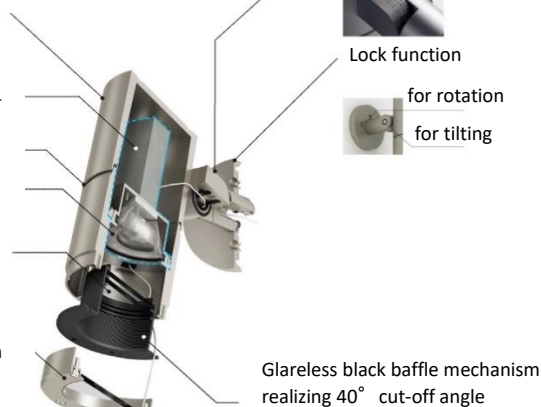

Beam angle : 14 °
CRI : 83
Protection Class(IP) : IP65

■ Component & Information

Aluminum die-casting, marine-grade painting with stainless color
 Stainless steel spike, marine-grade painting with stainless color
 Tempered glass cover, clear
 Optical control lens
 *Internal LED driver for 100~242V, Non-dimmable
 *Two optional accessories can be used together.
 *C/w. 2-core cable, Black L=5m

■ Feature

Ruggedness to withstand harsh environments, and complete straight cylinder shape to harmonize with the appearance

Double waterproof structure / IP65

*Secondary waterproof for LED and internal driver
 *Primary waterproof for main body

Two optional lens and filters can be installed

Flat surface with no water puddle even with upward lighting

Tilting angle scale

Lock function

Glareless black baffle mechanism realizing 40° cut-off angle

Luminaire position 900mm from wall, Tilting 35°