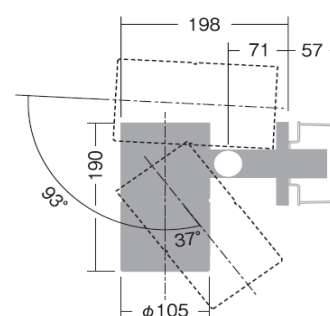

# Specification Sheet

**Luminaire Type** : **Spot light** (Recessed box mounting/Flangeless type)

**Model Code**     **LLS-7099LUM**      2700K  
                           **LLS-7099YUM**      3000K

## ■ Technical Data

**Dimension** : D.105/L.190/H.198mm  
**Weight** : 3.0 Kg  
**Light source** : LED  
**Wattage** : 26W  
**Lumen, Color temp.** : 1410Lm(2700K)/1460Lm(3000K)

**Beam angle** : 14 °  
**CRI** : 83  
**Protection Class(IP)** : IP65

Recessed mounting box (separately)

Glareless baffle for 40° cut-off angle

Luminaire position 900mm from wall, Tilting 35°