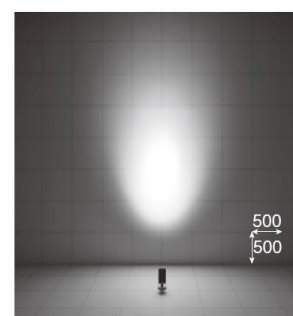

## ■ Technical Data

**Dimension** : D.105/L.190/H.198mm  
**Weight** : 3.0 Kg  
**Light source** : LED  
**Wattage** : 26W  
**Lumen, Color temp.** : 1410Lm(2700K)/1460Lm(3000K)

**Beam angle** : 14 °  
**CRI** : 83  
**Protection Class(IP)** : IP65

\*Primary waterproof for main body

Two optional lens and filters can be installed

Flat surface with no water puddle even with upward lighting

Tilting angle scale

Lock function

for rotation

for tilting

safety wire

Recessed mounting box (separately)

Glareless baffle for 40° cut-off angle

Luminaire position 900mm from wall, Tilting 35°