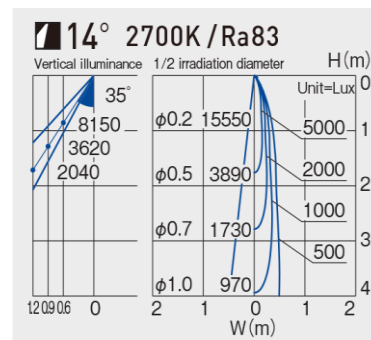

Luminaire position 900mm from wall, Tilting 35°

■ Accessories

Wide diffusion lens
LZA-92558

Spread lens
LZA-90435

Coldtone filter
LZA-90439

Honeycomb louver
LZA-92954

Flood lens
LZA-90635

Warmtone filter
LZA-90437

Hood
LLA-7119U