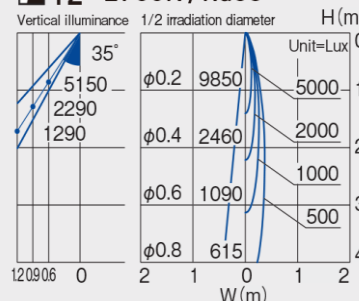

■ 12° 2700K / Ra83

Luminaire position 900mm from wall, Tilting 35°

■ Accessories

Wide diffusion lens
LZA-92557

Spread lens
LZA-90571

Coldtone filter
LZA-90574

Honeycomb louver
LZA-92953

Flood lens
LZA-90572

Warmtone filter
LZA-90573

Hood
LLA-7118U