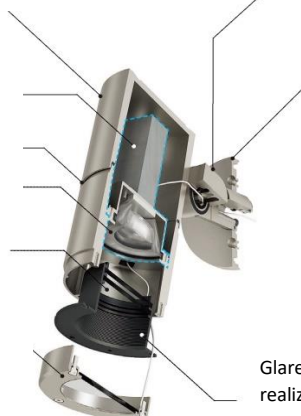

■ Component & Information

Aluminum die-casting, marine-grade painting with stainless color
 Stainless steel spike, marine-grade painting with stainless color
 Tempered glass cover, clear
 Optical control lens
 *Internal LED driver for 100~242V, Non-dimmable
 *Two optional accessories can be used together.
 *C/w. 2-core cable, Black L=5m

■ Feature

Ruggedness to withstand harsh environments, and complete straight cylinder shape to harmonize with the appearance

Double waterproof structure / IP65

*Secondary waterproof for LED and internal driver
 *Primary waterproof for main body

Two optional lens and filters can be installed

Flat surface with no water puddle even with upward lighting

Tilting angle scale

Lock function

for rotation

for tilting

Glareless black baffle mechanism realizing 40° cut-off angle

■ 12° 2700K / Ra83

Luminaire position 900mm from wall, Tilting 35°

■ Accessories

Wide diffusion lens
LZA-92557

Spread lens
LZA-90571

Coldtone filter
LZA-90574

Honeycomb louver
LZA-92953

Flood lens
LZA-90572