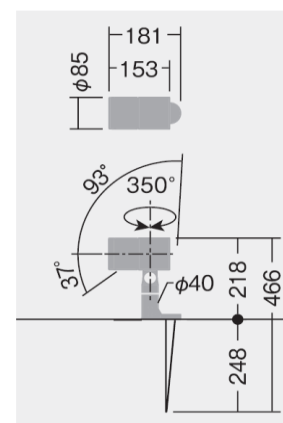

Specification Sheet

Luminaire Type : **Spot light** (Spike mounting/Flangeless type)

Model Code **LLS-7095LUM** 2700K
 LLS-7095YUM 3000K

■ Technical Data

Dimension : D.85/L.181/H.466mm
Weight : 2.4 Kg
Light source : LED
Wattage : 16W
Lumen, Color temp. : 760Lm(2700K)/790Lm(3000K)
Beam angle : 12 °
CRI : 83
Protection Class(IP) : IP65

■ Component & Information

Aluminum die-casting, marine-grade painting with stainless color
 Stainless steel spike, marine-grade painting with stainless color
 Tempered glass cover, clear
 Optical control lens
 *Internal LED driver for 100~242V, Non-dimmable
 *Two optional accessories can be used together.
 *C/w. 2-core cable, Black L=5m