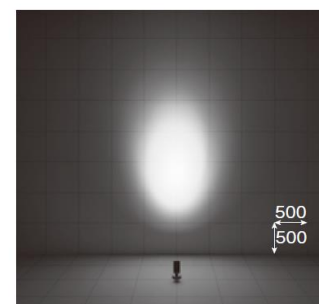

Specification Sheet

Luminaire Type : **Spot light** (Spike mounting/Flangeless type)

Model Code **LLS-7095LUM** 2700K
 LLS-7095YUM 3000K

■ Technical Data

Dimension : D.85/L.181/H.466mm
Weight : 2.4 Kg
Light source : LED
Wattage : 16W
Lumen, Color temp. : 760Lm(2700K)/790Lm(3000K)
Beam angle : 12 °
CRI : 83
Protection Class(IP) : IP65

■ Component & Information

Aluminum die-casting, marine-grade painting with stainless color
 Stainless steel spike, marine-grade painting with stainless color
 Tempered glass cover, clear
 Optical control lens
 *Internal LED driver for 100~242V, Non-dimmable
 *Two optional accessories can be used together.
 *C/w. 2-core cable, Black L=5m

Two optional lens and filters can be installed

Flat surface with no water puddle even with upward lighting

Tilting angle scale

Lock function

for rotation

for tilting

Glareless black baffle mechanism realizing 40° cut-off angle

■ 12° 2700K / Ra83

Luminaire position 900mm from wall, Tilting 35°

■ Accessories

Wide diffusion lens
LZA-92557

Spread lens
LZA-90571

Coldtone filter
LZA-90574

Honeycomb louver
LZA-92953

Flood lens
LZA-90572