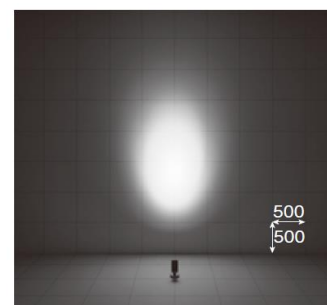

Specification Sheet

Luminaire Type : **Spot light** (Recessed box mounting/Flangeless type)

Model Code **LLS-7094LUM** 2700K
 LLS-7094YUM 3000K

■ Technical Data

Dimension : D.85/L.153/H.178mm
Weight : 1.9 Kg
Light source : LED
Wattage : 16W
Lumen, Color temp. : 760Lm(2700K)/790Lm(3000K)
Beam angle : 12°
CRI : 83
Protection Class(IP) : IP65

*Primary waterproof for main body

Two optional lens and filters can be installed

Flat surface with no water puddle even with upward lighting

Tilting angle scale

Lock function

for rotation

for tilting

safety wire

Recessed mounting box (separately)

Glareless baffle for 40° cut-off angle

Luminaire position
900mm from wall, Tilting 35°

■ Accessories

Wide diffusion lens
LZA-92557

Spread lens
LZA-90571

Coldtone filter
LZA-90574