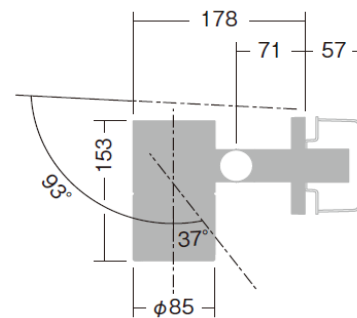

Specification Sheet

Luminaire Type : **Spot light** (Recessed box mounting/Flangeless type)

Model Code **LLS-7094LUM** 2700K
 LLS-7094YUM 3000K

■ Technical Data

Dimension : D.85/L.153/H.178mm
Weight : 1.9 Kg
Light source : LED
Wattage : 16W
Lumen, Color temp. : 760Lm(2700K)/790Lm(3000K)
Beam angle : 12°
CRI : 83
Protection Class(IP) : IP65