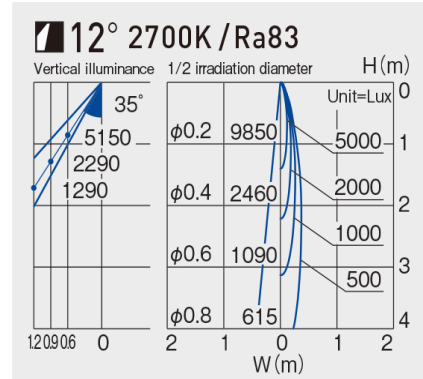

Luminaire position
900mm from wall, Tilting 35°

■ Accessories

Wide diffusion lens
LZA-92557

Spread lens
LZA-90571

Coldtone filter
LZA-90574

Honeycomb louver
LZA-92953

Flood lens
LZA-90572

Warmtone filter
LZA-90573

Hood
LLA-7118U