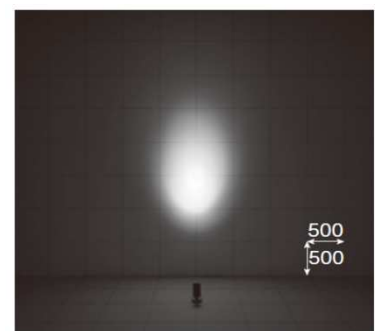

Specification Sheet

Luminaire Type : Spot light (Spike mounting/Flangeless type)

- Model Code**
- LLS-7092WUM** 5000K
 - LLS-7092NUM** 4000K
 - LLS-7092YUM** 3000K
 - LLS-7092LUM** 2700K

Technical Data

- Dimension** : D.85/L.181/H.466mm
Weight : 2.4 Kg
Light source : LED
Wattage : 6.1W
Lumen, Color temp. : 310Lm(5000K)/305Lm(4000K)
 300Lm(3000K)/285Lm(2700K)
Beam angle : 14°
CRI : 83
Protection Class(IP) : IP65

Tilting angle scale

Lock function

for rotation

for tilting

Glareless black baffle mechanism realizing 40° cut-off angle

14° 5000K / Ra83

Luminaire position
900mm from wall, Tilting 35°

Accessories