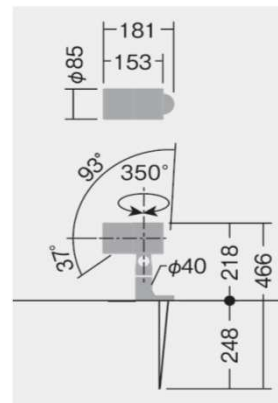

Specification Sheet

Luminaire Type : Spot light (Spike mounting/Flangeless type)

- Model Code**
- LLS-7092WUM** 5000K
 - LLS-7092NUM** 4000K
 - LLS-7092YUM** 3000K
 - LLS-7092LUM** 2700K

Technical Data

- Dimension** : D.85/L.181/H.466mm
Weight : 2.4 Kg
Light source : LED
Wattage : 6.1W
Lumen, Color temp. : 310Lm(5000K)/305Lm(4000K)
 300Lm(3000K)/285Lm(2700K)
Beam angle : 14°
CRI : 83
Protection Class(IP) : IP65

Tilting angle scale

Lock function

for rotation

for tilting

Glareless black baffle mechanism realizing 40° cut-off angle

14° 5000K / Ra83

Luminaire position
900mm from wall, Tilting 35°

Accessories