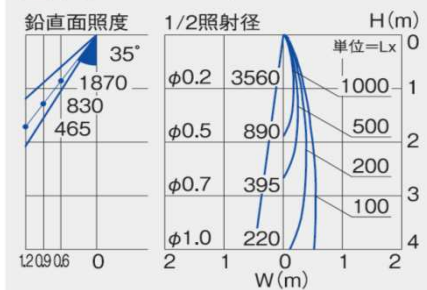

Tilting angle scale

Lock function

for rotation

for tilting

Glareless black baffle mechanism realizing 40° cut-off angle

14° 5000K / Ra83

Luminaire position
900mm from wall, Tilting 35°

Accessories