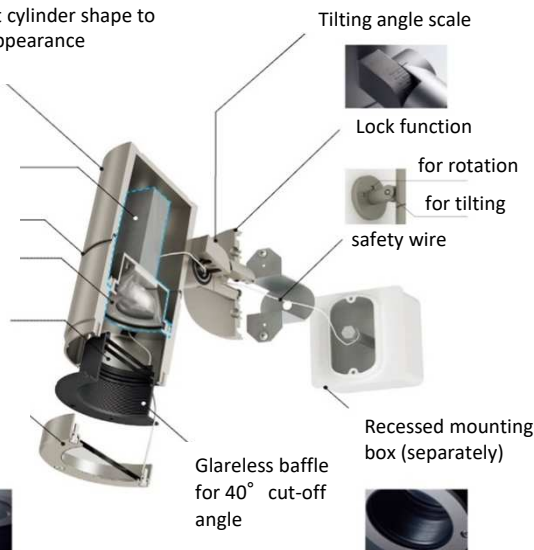

- Dimension** : D.85/L.153/H.178mm
Weight : 1.9 Kg
Light source : LED
Wattage : 6.1W
Lumen, Color temp. : 310Lm(5000K)/305Lm(4000K)
 300Lm(3000K)/285Lm(2700K)
Beam angle : 14°
CRI : 83
Protection Class(IP) : IP65

Component & Information

- Aluminum die-casting, marine-grade painting with stainless color
- Tempered glass cover, clear
- Optical control lens
- *Internal LED driver for 100~242V, Non-dimmable
- *Two optional accessories can be used together.
- *Require recessed mounting box.

Feature

Ruggedness to withstand harsh environments, and Complete straight cylinder shape to harmonize with the appearance

Double waterproof structure / IP65

- *Secondary waterproof for LED and internal driver
- *Primary waterproof for main body

Two optional lens and filters can be installed

Flat surface with no water puddle even with upward lighting

Luminaire position 900mm from wall, Tilting 35°

Accessories

Wide diffusion lens
LZA-92557

Spread lens
LZA-90571