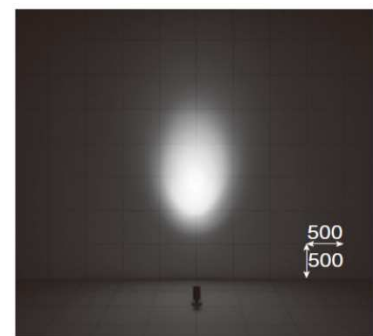

- Dimension** : D.85/L.153/H.178mm
Weight : 1.9 Kg
Light source : LED
Wattage : 6.1W
Lumen, Color temp. : 310Lm(5000K)/305Lm(4000K)
 300Lm(3000K)/285Lm(2700K)
Beam angle : 14°
CRI : 83
Protection Class(IP) : IP65

Feature

Ruggedness to withstand harsh environments, and Complete straight cylinder shape to harmonize with the appearance

Double waterproof structure / IP65

- *Secondary waterproof for LED and internal driver
- *Primary waterproof for main body

Two optional lens and filters can be installed

Flat surface with no water puddle even with upward lighting

Luminaire position 900mm from wall, Tilting 35°

Accessories

Wide diffusion lens
LZA-92557

Spread lens
LZA-90571