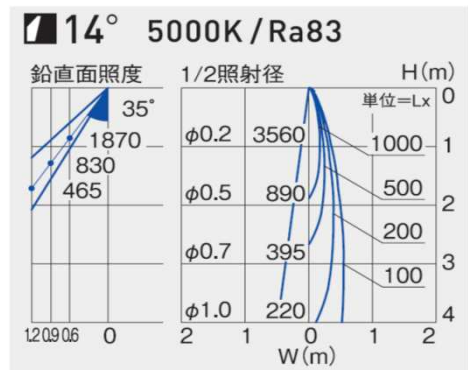

Feature

Ruggedness to withstand harsh environments, and Complete straight cylinder shape to harmonize with the appearance

Double waterproof structure / IP65

- *Secondary waterproof for LED and internal driver
- *Primary waterproof for main body

Two optional lens and filters can be installed

Flat surface with no water puddle even with upward lighting

Luminaire position 900mm from wall, Tilting 35°