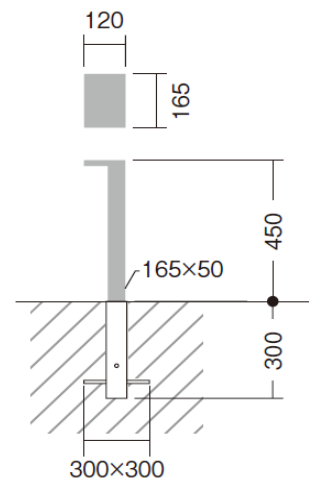

# Specification Sheet

**Luminaire Type** : Bollard light

**Model Code**     **LLP-7027LUE**      2700K  
                           **LLA-7033U**      Recessed mounting base  
                           **LLA-7034U**      Plate mounting base

**Technical Data**

**Dimension** : W.165/D.120/H.450mm  
**Weight** : 4.1kg  
**Light source** : LED  
**Wattage** : 9W  
**Lumen, Color temp.** : 300Lm(2700K)  
**CRI** : 83  
**Protection Class(IP)** : IP65

**Feature**

Downward light distribution with L-shape form

Adopting light distribution control type thin light guide panel with directivity to light. While suppressing the direct brightness, light is spread not only in the straight direction but also in the wide direction.

**H450mm 5000K / CRI.83**