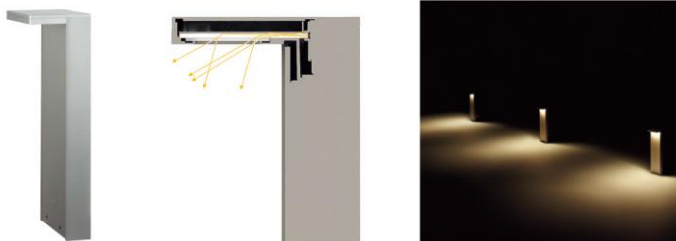

# Specification Sheet

**Luminaire Type** : Bollard light

**Model Code**     **LLP-7027LUE**      2700K  
                           **LLA-7033U**      Recessed mounting base  
                           **LLA-7034U**      Plate mounting base

**Technical Data**

**Dimension** : W.165/D.120/H.450mm  
**Weight** : 4.1kg  
**Light source** : LED  
**Wattage** : 9W  
**Lumen, Color temp.** : 300Lm(2700K)  
**CRI** : 83  
**Protection Class(IP)** : IP65

**Component & Inform:** Stainless steel

Aluminum die-casting luminaire body, Aluminum extrusion pole  
 marine-grade painting with stainless color  
 Acrylic light guide panel  
 Stainless steel mounting base, black painting  
 \*Internal LED driver for 100~242V, Non-dimmable  
 \*Ground recessed mounting

**Feature**

Downward light distribution with L-shape form

Adopting light distribution control type thin light guide panel with directivity to light. While suppressing the direct brightness, light is spread not only in the straight direction but also in the wide direction.