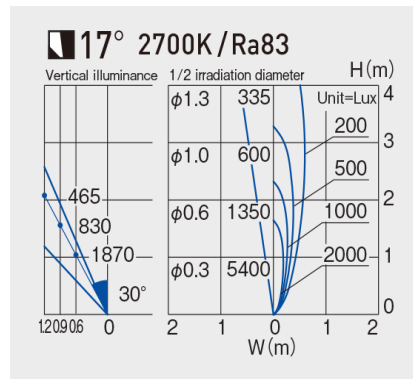

Specification Sheet

Luminaire Type : Ground light

Model Code **LLG-7133LUM** 2700K
 LLG-7133YUM 3000K

■ Technical Data

Dimension : W.240/L.290/H.170mm
Weight : 5.0 Kg
Light source : LED
Wattage : 9.5 W
Lumen, Color temp. : 760Lm(2700K)/780Lm(3000K)

Beam angle : 17°
CRI : 83
Protection Class(IP) : IP67

■ Component & Information

Stainless steel housing, marine-grade black color painting
 Aluminum reflector cone, chemical polishing
 Stainless steel trim, hairline finish, Tempered glass cover, clear
 Aluminum die-casting inner luminaire, with optical control lens

■ Feature

The inner luminaire is adjustable 20mm slide and 30° tilting even after installation.

The surface temperature of the glass is set lower than 50° below the conventional temperature. It is safe if people touch it.