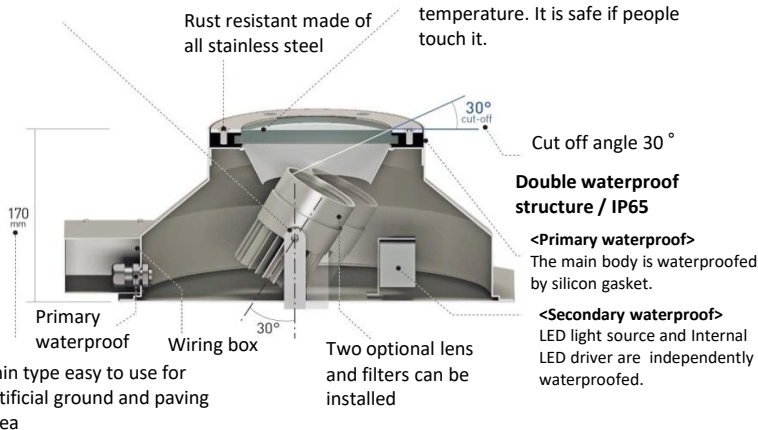

Specification Sheet

Luminaire Type : Ground light

Model Code **LLG-7133LUM** 2700K
 LLG-7133YUM 3000K

■ Technical Data

Dimension : W.240/L.290/H.170mm
Weight : 5.0 Kg
Light source : LED
Wattage : 9.5 W
Lumen, Color temp. : 760Lm(2700K)/780Lm(3000K)

Beam angle : 17°
CRI : 83
Protection Class(IP) : IP67

■ Component & Information

Stainless steel housing, marine-grade black color painting
 Aluminum reflector cone, chemical polishing
 Stainless steel trim, hairline finish, Tempered glass cover, clear
 Aluminum die-casting inner luminaire, with optical control lens

- *Internal LED driver for 100~242V, Non-dimmable
- *Two optional accessories can be used together.
- *Non-slip processing of glass is available by custom order.
- *Do not use in places to load such as vehicles.
- *Do construction work on drainage treatment.

■ Feature

The inner luminaire is adjustable 20mm slide and 30° tilting even after installation.

The surface temperature of the glass is set lower than 50° below the conventional temperature. It is safe if people touch it.