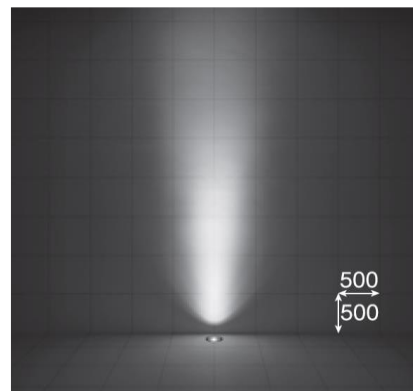

Specification Sheet

Luminaire Type : Ground light

Model Code **LLG-7133LUM** 2700K
 LLG-7133YUM 3000K

■ Technical Data

Dimension : W.240/L.290/H.170mm
Weight : 5.0 Kg
Light source : LED
Wattage : 9.5 W
Lumen, Color temp. : 760Lm(2700K)/780Lm(3000K)

Beam angle : 17°
CRI : 83
Protection Class(IP) : IP67

■ Component & Information

Stainless steel housing, marine-grade black color painting
 Aluminum reflector cone, chemical polishing
 Stainless steel trim, hairline finish, Tempered glass cover, clear
 Aluminum die-casting inner luminaire, with optical control lens

■ Feature

The inner luminaire is adjustable 20mm slide and 30° tilting even after installation.

The surface temperature of the glass is set lower than 50° below the conventional temperature. It is safe if people touch it.