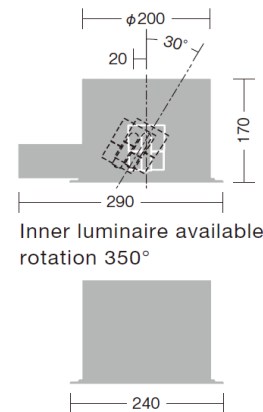

Specification Sheet

Luminaire Type : Ground light

Model Code **LLG-7133LUM** 2700K
 LLG-7133YUM 3000K

■ Technical Data

Dimension : W.240/L.290/H.170mm
Weight : 5.0 Kg
Light source : LED
Wattage : 9.5 W
Lumen, Color temp. : 760Lm(2700K)/780Lm(3000K)

Beam angle : 17°
CRI : 83
Protection Class(IP) : IP67

■ Component & Information

Stainless steel housing, marine-grade black color painting
 Aluminum reflector cone, chemical polishing
 Stainless steel trim, hairline finish, Tempered glass cover, clear
 Aluminum die-casting inner luminaire, with optical control lens

■ Feature

The inner luminaire is adjustable 20mm slide and 30° tilting even after installation.

The surface temperature of the glass is set lower than 50° below the conventional temperature. It is safe if people touch it.

Luminaire position: 200mm from wall

■ Accessories
