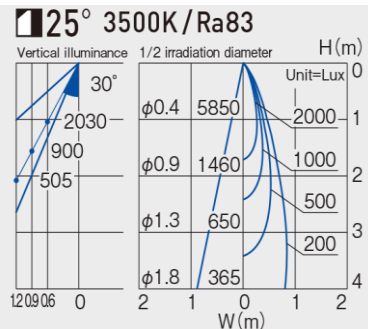

Luminaire position:
900mm from wall, CH3000

Accessories

Wide diffusion lens
LZA-92557

Spread lens
LZA-90571

Coldtone filter
LZA-90574

Honeycomb louver
LZA-92953

Flood lens
LZA-90572

Warmtone filter
LZA-90573