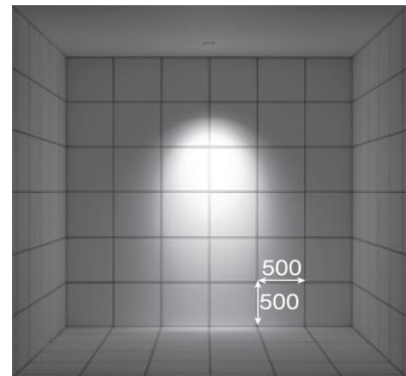

Luminaire position:
900mm from wall, CH3000

Accessories

Wide diffusion lens
LZA-92557

Spread lens
LZA-90571

Coldtone filter
LZA-90574

Honeycomb louver
LZA-92953

Flood lens
LZA-90572

Warmtone filter
LZA-90573