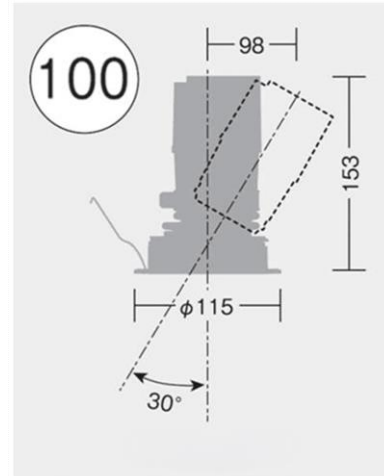

Specification Sheet

Luminaire Type : Adjustable Downlight

Model Code : **LLD-7088AUW** 3500K
LLD-7088LUW 2700K
LLD-7088YUW 3000K

Technical Data

Dimension : D.115/H.153mm
Weight : 0.7 Kg
Light source : LED
Wattage : 23.6 W
Lumen : 1190Lm(3500K)/1120Lm(2700K)
 1170Lm(3000)
Color temperature : 3500 K
Beam angle : 25 °
CRI : 83
Protection Class(IP) : IP44

Component & Information

Aluminum die-casting trim, marine-grade painting with stainless color
 Aluminum die-casting heatsink, Stainless steel fixture
 Silicon accordion black gasket, Plastic cone chrome plating
 Optical control lens, Tempered glass cover, clear
 *Glare cut-off angle: 35°
 *Ceiling cut-out hole: Dia.100mm
 *Available ceiling board: t5~25mm
 *Remote LED driver is required.

Feature

Light distribution control by optical lens

Effective heat sink even with miniaturization of 65% compared with conventional products

Even a small diameter, it is able to 35° tilting by design of shifting an axis point.