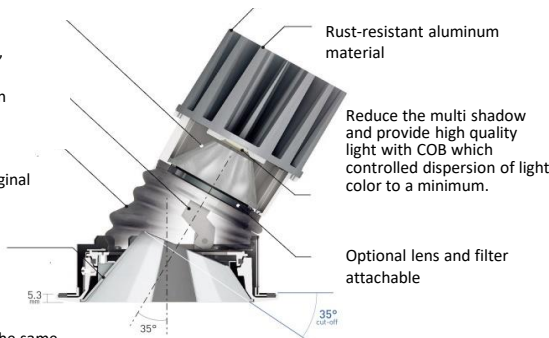

Specification Sheet

Luminaire Type : Adjustable Downlight

Model Code : **LLD-7088AUW** 3500K
LLD-7088LUW 2700K
LLD-7088YUW 3000K

Technical Data

Dimension : D.115/H.153mm
Weight : 0.7 Kg
Light source : LED
Wattage : 23.6 W
Lumen : 1190Lm(3500K)/1120Lm(2700K)
 1170Lm(3000)
Color temperature : 3500 K
Beam angle : 25 °
CRI : 83
Protection Class(IP) : IP44

Component & Information

Aluminum die-casting trim, marine-grade painting with stainless color
 Aluminum die-casting heatsink, Stainless steel fixture
 Silicon accordion black gasket, Plastic cone chrome plating
 Optical control lens, Tempered glass cover, clear
 *Glare cut-off angle: 35°
 *Ceiling cut-out hole: Dia.100mm
 *Available ceiling board: t5~25mm
 *Remote LED driver is required.

Feature

Light distribution control by optical lens

Effective heat sink even with miniaturization of 65% compared with conventional products

Even a small diameter, it is able to 35° tilting by design of shifting an axis point.

Coverless bottom
 By providing the protective glass at inside, there is no cover on the bottom surface of the fixture, it will not be fogged due to the influence of the temperature environment and dirt on aging can be suppressed.