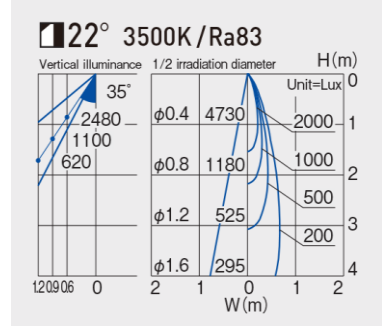

Luminaire Type : Adjustable Downlight

Model Code : LLD-7087AUW
LLD-7087AUW
LLD-7087AUW

Technical Data

Dimension	: D.115/H.153mm
Weight	: 1.0 Kg
Light source	: LED
Wattage	: 13.7W
Lumen	: 810Lm(3500K)/760Lm(2700K) 790Lm(3000K)
Color temperature	: 3500 K
Beam angle	: 22 °
CRI	: 83
Protection Class(IP)	: IP44

- *Glare cut-off angle: 35°
- *Ceiling cut-out hole: Dia.100mm
- *Available ceiling board: t5~25mm
- *Remote LED driver is required.

Feature

Light distribution control by optical lens

Effective heat sink even with miniaturization of 65% compared with conventional products