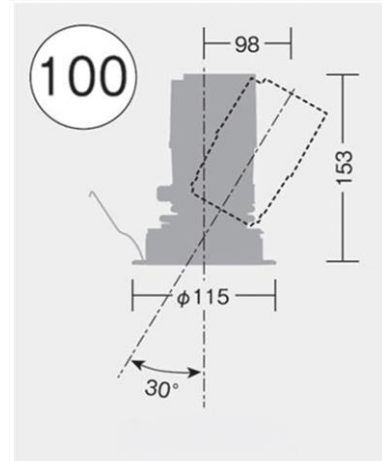

Luminaire Type : Adjustable Downlight

Model Code : LLD-7087AUW
LLD-7087AUW
LLD-7087AUW

Technical Data

Dimension	: D.115/H.153mm
Weight	: 1.0 Kg
Light source	: LED
Wattage	: 13.7W
Lumen	: 810Lm(3500K)/760Lm(2700K) 790Lm(3000K)
Color temperature	: 3500 K
Beam angle	: 22 °
CRI	: 83
Protection Class(IP)	: IP44

- *Glare cut-off angle: 35°
- *Ceiling cut-out hole: Dia.100mm
- *Available ceiling board: t5~25mm
- *Remote LED driver is required.

Feature

Light distribution control by optical lens

Effective heat sink even with miniaturization of 65% compared with conventional products

Even a small diameter, it is able to 35° tilting by design of shifting an axis point.

Complete waterproof performance with original gasket.

The seven-layer finished cone for outdoor is excellent in weather resistance. Our glareless cone is the same level as automobile parts realizes high quality light even under harsh environments.