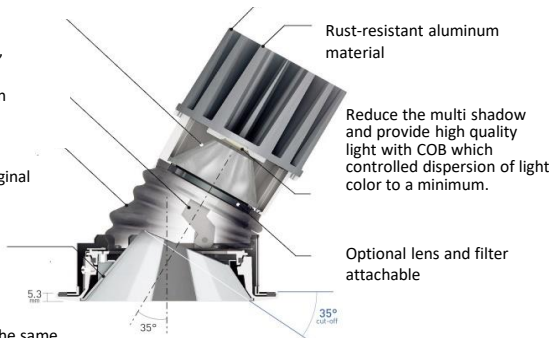

Component & Information

Aluminum die-casting trim, marine-grade painting with stainless color
Aluminum die-casting heatsink, Stainless steel fixture
Silicon accordion black gasket, Plastic cone chrome plating
Optical control lens, Tempered glass cover, clear

- *Glare cut-off angle: 35°
- *Ceiling cut-out hole: Dia.100mm
- *Available ceiling board: t5~25mm
- *Remote LED driver is required.

Feature

Light distribution control by optical lens

Effective heat sink even with miniaturization of 65% compared with conventional products

Even a small diameter, it is able to 35° tilting by design of shifting an axis point.

Complete waterproof performance with original gasket.

The seven-layer finished cone for outdoor is excellent in weather resistance. Our glareless cone is the same level as automobile parts realizes high quality light even under harsh environments.

Rust-resistant aluminum material

Reduce the multi shadow and provide high quality light with COB which controlled dispersion of light color to a minimum.

Optional lens and filter attachable

Coverless bottom