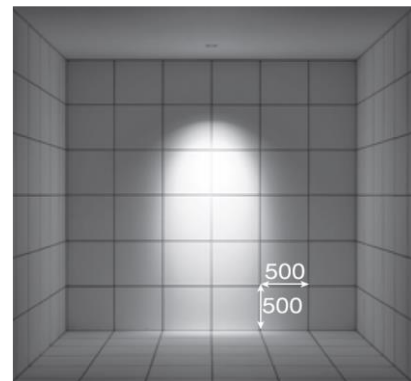

Luminaire position:
900mm from wall, CH3000

Accessories

	Wide diffusion lens LZA-92557		Spread lens LZA-90571		Coldtone filter LZA-90574
	Honeycomb louver LZA-92953		Flood lens LZA-90572		Warmtone filter LZA-90573