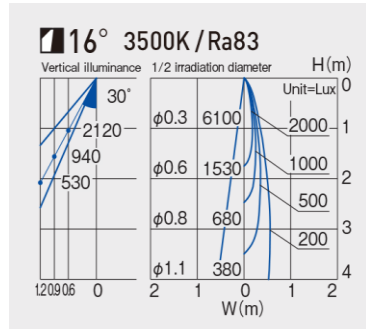

Specification Sheet

Luminaire Type : Adjustable Downlight

Model Code : LLD-7087AUM 3500K
 LLD-7087AUM 2700K
 LLD-7087AUM 3000K

Technical Data

Dimension : D.115/H.153mm
Weight : 1.0 Kg
Light source : LED
Wattage : 13.7W
Lumen : 610Lm(3500K)/580Lm(2700K)
 600Lm(3000K)
Color temperature : 3500 K
Beam angle : 16°
CRI : 83
Protection Class(IP) : IP44

Component & Information

Aluminum die-casting trim, marine-grade painting with stainless color
 Aluminum die-casting heatsink, Stainless steel fixture
 Silicon accordion black gasket, Plastic cone chrome plating
 Optical control lens, Tempered glass cover, clear
 *Glare cut-off angle: 35°
 *Ceiling cut-out hole: Dia.100mm
 *Available ceiling board: t5~25mm
 *Remote LED driver is required.

Feature

Light distribution control by optical lens

Effective heat sink even with miniaturization of 65% compared with conventional products

Even a small diameter, it is able to 35° tilting by design of shifting an axis point.