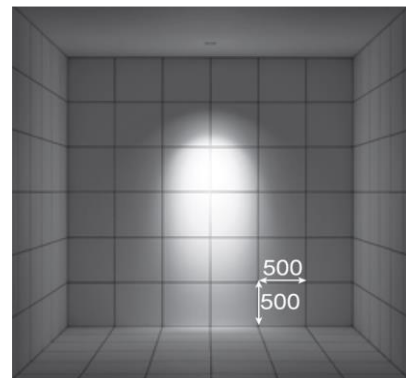

Luminaire position:
900mm from wall, CH3000

Accessories

	Wide diffusion lens LZA-92557		Spread lens LZA-90571		Coldtone filter LZA-90574
	Honeycomb louver LZA-92953		Flood lens LZA-90572		Warmtone filter LZA-90573