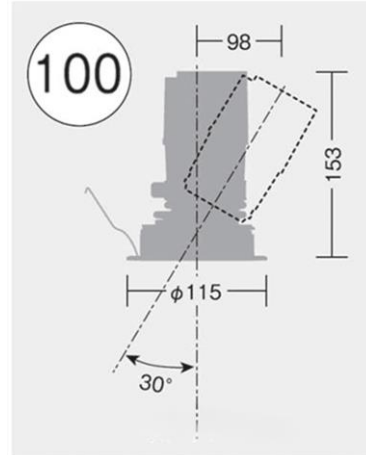

Specification Sheet

Luminaire Type : Adjustable Downlight

Model Code : LLD-7087AUM 3500K
 LLD-7087AUM 2700K
 LLD-7087AUM 3000K

Technical Data

Dimension : D.115/H.153mm
Weight : 1.0 Kg
Light source : LED
Wattage : 13.7W
Lumen : 610Lm(3500K)/580Lm(2700K)
 600Lm(3000K)
Color temperature : 3500 K
Beam angle : 16°
CRI : 83
Protection Class(IP) : IP44

Component & Information

Aluminum die-casting trim, marine-grade painting with stainless color
 Aluminum die-casting heatsink, Stainless steel fixture
 Silicon accordion black gasket, Plastic cone chrome plating
 Optical control lens, Tempered glass cover, clear
 *Glare cut-off angle: 35°
 *Ceiling cut-out hole: Dia.100mm
 *Available ceiling board: t5~25mm
 *Remote LED driver is required.

Feature

Light distribution control by optical lens

Effective heat sink even with miniaturization of 65% compared with conventional products

Even a small diameter, it is able to 35° tilting by design of shifting an axis point.