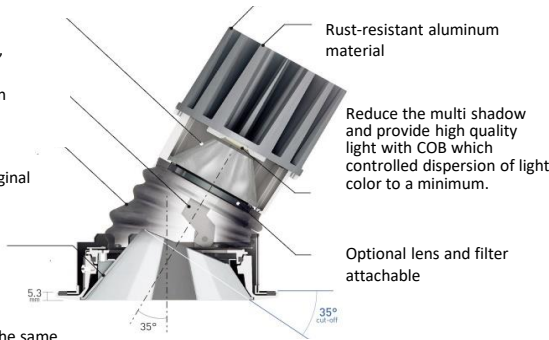

Specification Sheet

Luminaire Type : Adjustable Downlight

Model Code : LLD-7087AUM 3500K
 LLD-7087AUM 2700K
 LLD-7087AUM 3000K

Technical Data

Dimension : D.115/H.153mm
Weight : 1.0 Kg
Light source : LED
Wattage : 13.7W
Lumen : 610Lm(3500K)/580Lm(2700K)
 600Lm(3000K)
Color temperature : 3500 K
Beam angle : 16°
CRI : 83
Protection Class(IP) : IP44

Component & Information

Aluminum die-casting trim, marine-grade painting with stainless color
 Aluminum die-casting heatsink, Stainless steel fixture
 Silicon accordion black gasket, Plastic cone chrome plating
 Optical control lens, Tempered glass cover, clear
 *Glare cut-off angle: 35°
 *Ceiling cut-out hole: Dia.100mm
 *Available ceiling board: t5~25mm
 *Remote LED driver is required.

Feature

Light distribution control by optical lens

Effective heat sink even with miniaturization of 65% compared with conventional products

Even a small diameter, it is able to 35° tilting by design of shifting an axis point.

Coverless bottom
 By providing the protective glass at inside, there is no cover on the bottom surface of the fixture, it will not be fogged due to the influence of the temperature environment and dirt on aging can be suppressed.