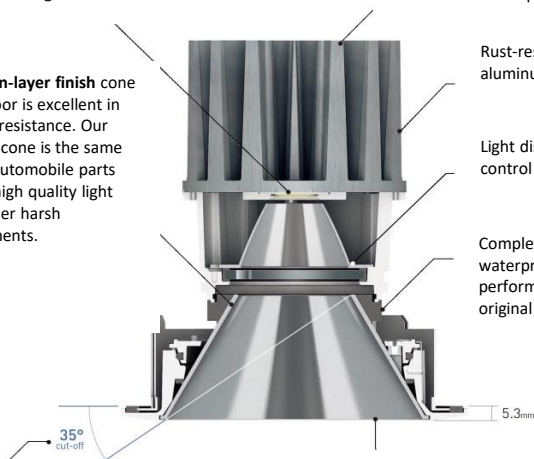

Color temperature : 3500 K
Beam angle : 30 °
CRI : 83
Protection Class(IP) : IP44

Component & Information

- Aluminum die-casting trim, marine-grade painting with stainless color
- Aluminum die-casting heatsink, Stainless steel fixture
- Plastic cone chrome plating, Aluminum mirror reflector
- Tempered glass cover, clear
- *Glare cut-off angle: 35°
- *Ceiling cut-out hole: Dia.100mm
- *Optional accessories are available at factory by custom-order.
- *Available ceiling board: t5~25mm
- *Remote LED driver is required.

Feature

Reduce the multi shadow and provide high quality light with COB which controlled dispersion of light color to a minimum.

Effective heat sink even with miniaturization of 65% compared with conventional products

The seven-layer finish cone for outdoor is excellent in weather resistance. Our glareless cone is the same level as automobile parts realizes high quality light even under harsh environments.

Rust-resistant aluminum material

Light distribution control by reflector

Complete waterproof performance with original gasket.

Cut off angle 35 °
 Reflector designed to not produce unpleasant light not only by primary reflection but also by secondary reflection.