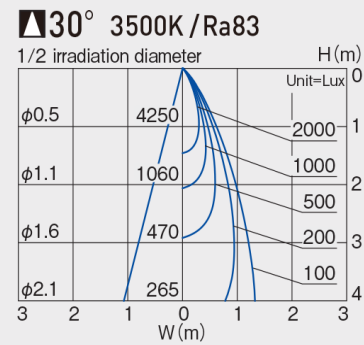

Luminaire position:
1500mm from wall, CH3000