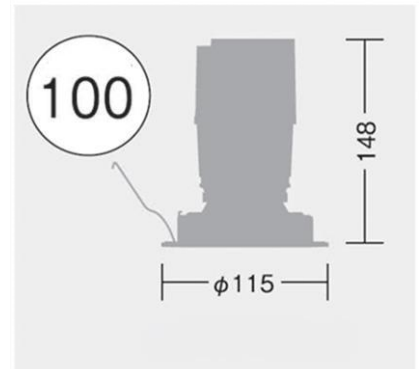

Luminaire Type : Downlight

Model Code : **LLD-7085AUW** 3500K
LLD-7085LUW 2700K
LLD-7085YUW 3000K

Technical Data

Dimension : D.115/H.148mm
Weight : 1.0 Kg

Light source : LED
Wattage : 23.6 W
Lumen : 1460Lm(3500K)/1370Lm(2700K)
 1410Lm(3000K)

Color temperature : 3500 K
Beam angle : 30 °
CRI : 83
Protection Class(IP) : IP44

Component & Information

- Aluminum die-casting trim, marine-grade painting with stainless color
- Aluminum die-casting heatsink, Stainless steel fixture
- Plastic cone chrome plating, Aluminum mirror reflector
- Tempered glass cover, clear
- *Glare cut-off angle: 35°
- *Ceiling cut-out hole: Dia.100mm
- *Optional accessories are available at factory by custom-order.
- *Available ceiling board: t5~25mm
- *Remote LED driver is required.

Light distribution control by reflector

Complete waterproof performance with original gasket.

Cut off angle 35 °
 Reflector designed to not produce unpleasant light not only by primary reflection but also by secondary reflection.

Luminaire position:
 1500mm from wall, CH3000