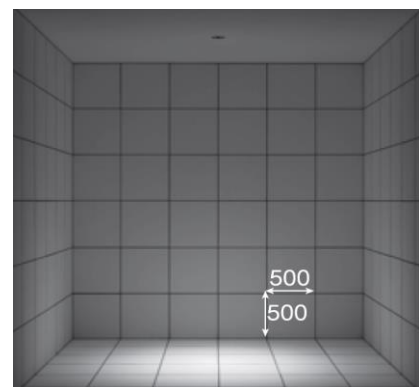

Luminaire position:
1500mm from wall, CH3000