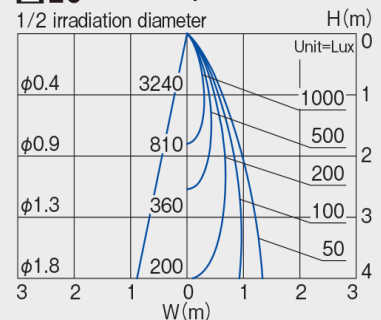

25° 3500K / Ra83

Luminaire position:
1500mm from wall, CH3000