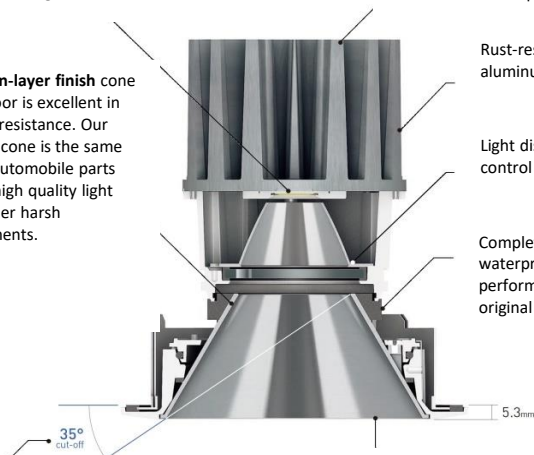

Color temperature : 3500 K
Beam angle : 25 °
CRI : 83

Protection Class(IP) : IP44

Component & Information

- Aluminum die-casting trim, marine-grade painting with stainless color
- Aluminum die-casting heatsink, Stainless steel fixture
- Plastic cone chrome plating, Aluminum mirror reflector
- Tempered glass cover, clear
- *Glare cut-off angle: 35°
- *Ceiling cut-out hole: Dia.100mm
- *Optional accessories are available at factory by custom-order.
- *Available ceiling board: t5~25mm
- *Remote LED driver is required.

Feature

Reduce the multi shadow and provide high quality light with COB which controlled dispersion of light color to a minimum.

Effective heat sink even with miniaturization of 65% compared with conventional products

The seven-layer finish cone for outdoor is excellent in weather resistance. Our glareless cone is the same level as automobile parts realizes high quality light even under harsh environments.

Rust-resistant aluminum material

Light distribution control by reflector

Complete waterproof performance with original gasket.

Cut off angle 35 °
 Reflector designed to not produce unpleasant light not only by primary reflection but also by secondary reflection.