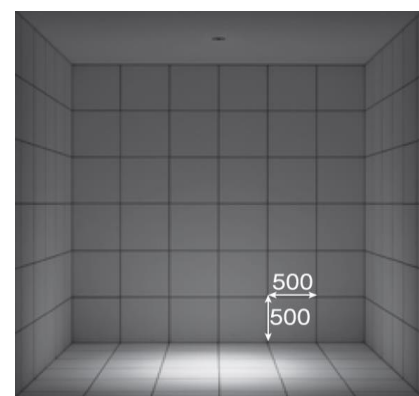

25° 3500K / Ra83

Luminaire position:
1500mm from wall, CH3000