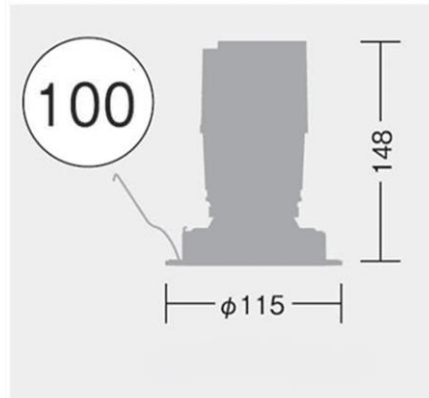

Luminaire Type : Downlight

Model Code : **LLD-7084AUW** 3500K
LLD-7084LUW 2700K
LLD-7084YUW 3000K

Technical Data

Dimension : D.115/H.148mm
Weight : 0.9 Kg

Light source : LED
Wattage : 13.7 W
Lumen : 850Lm(3500K)/800Lm(2700K)
 830Lm(3000K)

Color temperature : 3500 K
Beam angle : 25 °
CRI : 83

Protection Class(IP) : IP44

Component & Information

- Aluminum die-casting trim, marine-grade painting with stainless color
- Aluminum die-casting heatsink, Stainless steel fixture
- Plastic cone chrome plating, Aluminum mirror reflector
- Tempered glass cover, clear
- *Glare cut-off angle: 35°
- *Ceiling cut-out hole: Dia.100mm
- *Optional accessories are available at factory by custom-order.
- *Available ceiling board: t5~25mm
- *Remote LED driver is required.

Light distribution control by reflector

Complete waterproof performance with original gasket.

Cut off angle 35 °
 Reflector designed to not produce unpleasant light not only by primary reflection but also by secondary reflection.

25° 3500K / Ra83

Luminaire position:
 1500mm from wall, CH3000