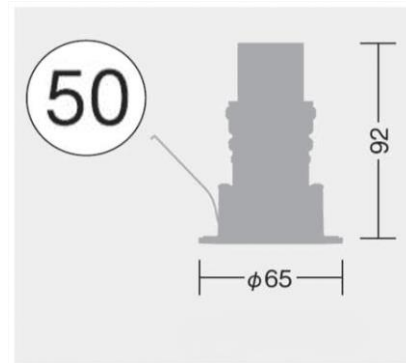

Luminaire Type : Downlight

Model Code : **LLD-7083AUB** 3500K
LLD-7083LUB 2700K
LLD-7083YUB 3000K

Technical Data

Dimension : D.65/H.92mm
Weight : 0.5 Kg
Light source : LED
Wattage : 11.4W
Lumen : 475Lm(3500K)/455Lm(2700K)
 465Lm(3000K)
Color temperature : 3500 K
Beam angle : 35 °
CRI : 83
Protection Class(IP) : IP44

Component & Information

- Aluminum die-casting trim, marine-grade painting with stainless color
- Aluminum die-casting heatsink, Stainless steel fixture
- Plastic cone chrome plating, Aluminum mirror reflector
- Tempered glass cover, clear
- *Glare cut-off angle: 35°
- *Ceiling cut-out hole: Dia.50mm
- *Optional accessories are not available.
- *Available ceiling board: t5~25mm
- *Remote LED driver is required.