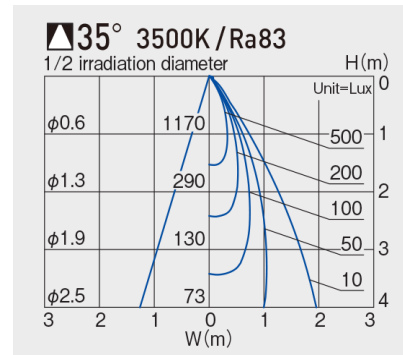

Luminaire position:
1500mm from wall, CH3000