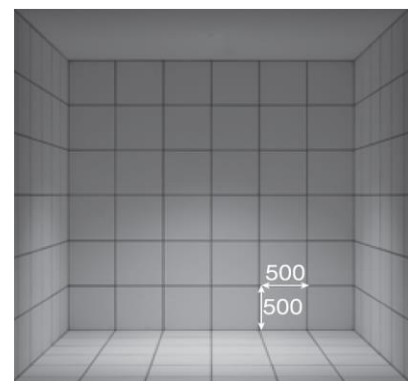

Luminaire position:
1500mm from wall, CH3000