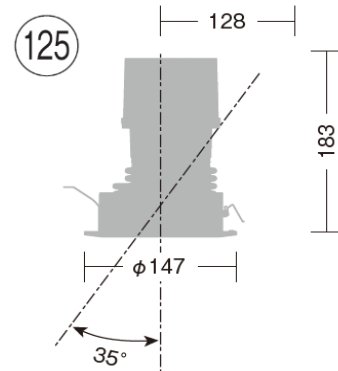

Specification Sheet

Luminaire Type : Adjustable Downlight

Model Code : LLD-7061AUW 3500K
 LLD-7061LUW 2700K
 LLD-7061YUW 3000K

Technical Data

Dimension : D.147/H.183mm
Weight : 1.4kg

Light source : LED
Wattage : 39W
Lumen : 1990Lm(3500K)/1880Lm(2700K)
 1940Lm(3000K)

Color temperature : 3500 K
Beam angle : 25 °
CRI : 83
Protection Class(IP) : IP44

Component & Information

Aluminum die-casting trim, marine-grade painting with stainless color
 Aluminum die-casting heatsink, Stainless steel fixture
 Silicon accordion black gasket, Plastic cone chrome plating
 Optical control lens, Tempered glass cover, clear

*Glare cut-off angle: 35°
 *Ceiling cut-out hole: Dia.125mm
 *Available ceiling board: t5~25mm
 *Remote LED driver is required.

Feature

Light distribution control by optical lens

Effective heat sink even with miniaturization of 65% compared with conventional products