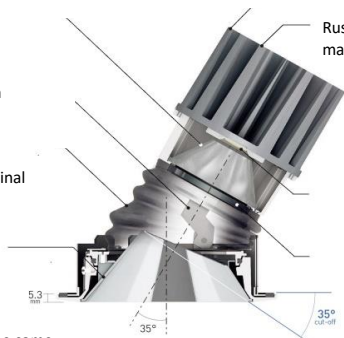

Specification Sheet

Luminaire Type : Adjustable Downlight

Model Code : LLD-7061AUW 3500K
 LLD-7061LUW 2700K
 LLD-7061YUW 3000K

Technical Data

Dimension : D.147/H.183mm
Weight : 1.4kg

Light source : LED
Wattage : 39W
Lumen : 1990Lm(3500K)/1880Lm(2700K)
 1940Lm(3000K)

Color temperature : 3500 K
Beam angle : 25 °
CRI : 83
Protection Class(IP) : IP44

Component & Information

Aluminum die-casting trim, marine-grade painting with stainless color
 Aluminum die-casting heatsink, Stainless steel fixture
 Silicon accordion black gasket, Plastic cone chrome plating
 Optical control lens, Tempered glass cover, clear

*Glare cut-off angle: 35°
 *Ceiling cut-out hole: Dia.125mm
 *Available ceiling board: t5~25mm
 *Remote LED driver is required.

Feature

Light distribution control by optical lens

Effective heat sink even with miniaturization of 65% compared with conventional products

Even a small diameter, it is able to 35° tilting by design of shifting an axis point.

Complete waterproof performance with original gasket.

The seven-layer finished cone for outdoor is excellent in weather resistance. Our glareless cone is the same level as automobile parts realizes high quality light even under harsh environments.