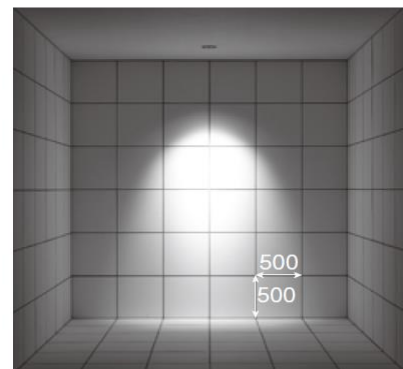

25° 3500K / Ra83

Luminaire position: 1500mm from wall, CH3000

Accessories

Wide diffusion lens
LZA-92558

Spread lens
LZA-90435

Coldtone filter
LZA-90439

Honeycomb louver
LZA-92954

Flood lens
LZA-90635

Warmtone filter
LZA-90437