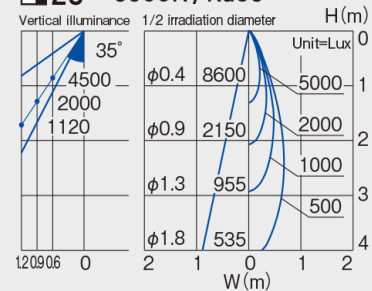

25° 3500K / Ra83

Luminaire position: 1500mm from wall, CH3000

Accessories

Wide diffusion lens
LZA-92558

Spread lens
LZA-90435

Coldtone filter
LZA-90439

Honeycomb louver
LZA-92954

Flood lens
LZA-90635

Warmtone filter
LZA-90437