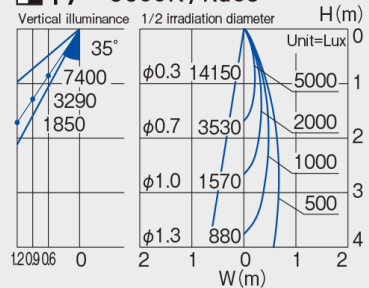

19° 3500K/Ra83

Luminaire position: 1500mm from wall, CH3000

■ Accessories

Wide diffusion lens
LZA-92558

Spread lens
LZA-90435

Coldtone filter
LZA-90439

Honeycomb louver
LZA-92954

Flood lens
LZA-90635

Warmtone filter
LZA-90437