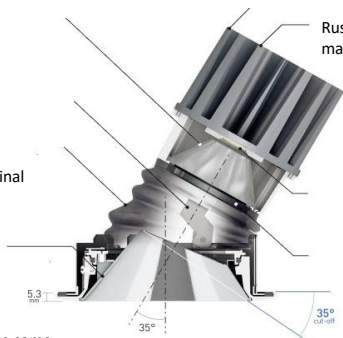

**Color temperature :** 3500 K  
**Beam angle :** 19°  
**CRI :** 83  
**Protection Class(IP) :** IP44

**■ Component & Information**

Aluminum die-casting trim, marine-grade painting with stainless color  
 Aluminum die-casting heatsink, Stainless steel fixture  
 Silicon accordion black gasket, Plastic cone chrome plating  
 Optical control lens, Tempered glass cover, clear

\*Glare cut-off angle: 35°  
 \*Ceiling cut-out hole: Dia.125mm  
 \*Available ceiling board: t5~25mm  
 \*Remote LED driver is required.

**■ Feature**

Light distribution control by optical lens

Effective heat sink even with miniaturization of 65% compared with conventional products

Even a small diameter, it is able to 35° tilting by design of shifting an axis point.

Complete waterproof performance with original gasket.

The seven-layer finished cone for outdoor is excellent in weather resistance. Our glareless cone is the same level as automobile parts realizes high quality light even under harsh environments.

Rust-resistant aluminum material

Reduce the multi shadow and provide high quality light with COB which controlled dispersion of light color to a minimum.

Optional lens and filter attachable

**Coverless bottom**