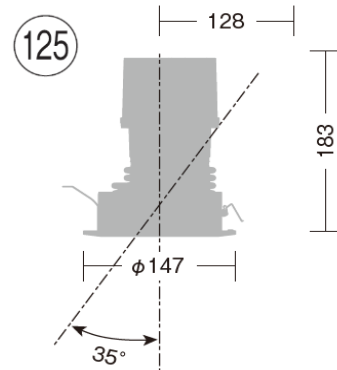

**Luminaire Type : Adjustable Downlight**

**Model Code :** LLD-7061AUM 3500K  
 LLD-7061LUM 2700K  
 LLD-7061YUM 3000K

**■ Technical Data**

**Dimension :** D.147/H.183mm  
**Weight :** 1.4kg

**Light source :** LED  
**Wattage :** 39W  
**Lumen :** 2160Lm(3500K)/2030Lm(2700K)  
 2100Lm(3000K)

**Color temperature :** 3500 K  
**Beam angle :** 19°  
**CRI :** 83  
**Protection Class(IP) :** IP44

**■ Component & Information**

Aluminum die-casting trim, marine-grade painting with stainless color  
 Aluminum die-casting heatsink, Stainless steel fixture  
 Silicon accordion black gasket, Plastic cone chrome plating  
 Optical control lens, Tempered glass cover, clear

\*Glare cut-off angle: 35°  
 \*Ceiling cut-out hole: Dia.125mm  
 \*Available ceiling board: t5~25mm  
 \*Remote LED driver is required.

**■ Feature**

Light distribution control by optical lens

Effective heat sink even with miniaturization of 65% compared with conventional products