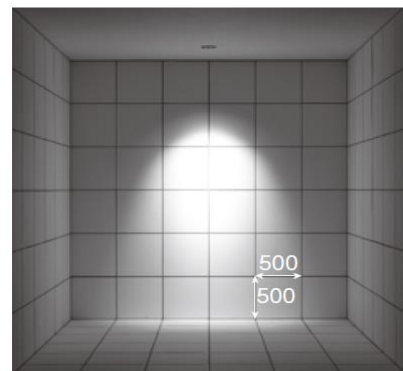

19° 3500K/Ra83

Luminaire position: 1500mm from wall, CH3000

■ Accessories

Wide diffusion lens
LZA-92558

Spread lens
LZA-90435

Coldtone filter
LZA-90439

Honeycomb louver
LZA-92954

Flood lens
LZA-90635

Warmtone filter
LZA-90437