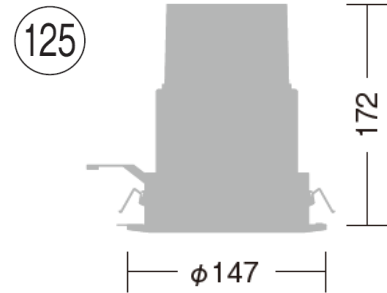

Luminaire Type : Downlight

Model Code : LLD-7059AUW 3500K
 LLD-7059LUW 2700K
 LLD-7059YUW 3000K

Technical Data

Dimension : D.147/H.172mm
Weight : 1.4kg
Light source : LED
Wattage : 39W
Lumen : 2590Lm(3500K)/2440Lm(2700K)
 2540Lm(3000K)
Color temperature : 3500 K
Beam angle : 25 °
CRI : 83
Protection Class(IP) : IP44

Component & Information

Aluminum die-casting trim, marine-grade painting with stainless color
 Aluminum die-casting heatsink, Stainless steel fixture
 Plastic cone chrome plating, Aluminum mirror reflector
 Tempered glass cover, clear
 *Glare cut-off angle: 35°
 *Ceiling cut-out hole: Dia.125mm
 *Available ceiling board: t5~25mm
 *Remote LED driver is required.