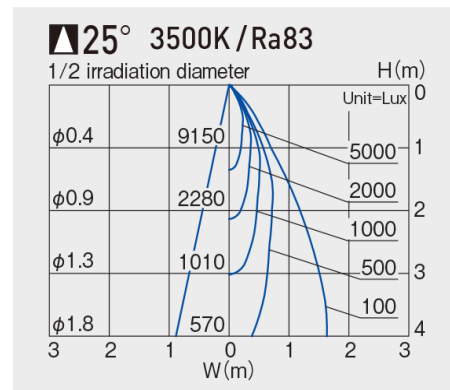

Luminaire position:
1500mm from wall, CH3000