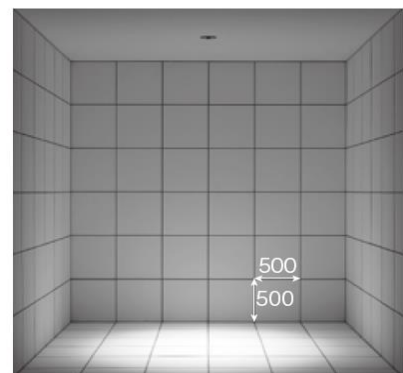

Luminaire position:
1500mm from wall, CH3000