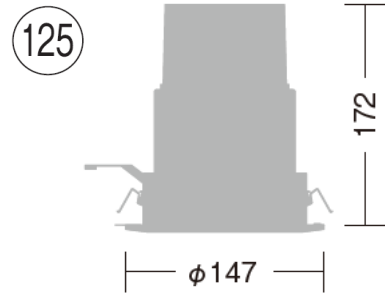

Luminaire Type : Downlight

Model Code : **LLD-7059AUB** 3500K
LLD-7059YUB 3000K
LLD-7059LUB 2700K

Technical Data

Dimension : D.147/H.172mm
Weight : 1.4kg
Light source : LED
Wattage : 39W
Lumen : 2810Lm(3500K)/2750Lm(3000K)
 2640Lm(2700K)
Color temperature : 3500 K
Beam angle : 50 °
CRI : 83
Protection Class(IP) : IP44

Component & Information

Aluminum die-casting trim, marine-grade painting with stainless color
 Aluminum die-casting heatsink, Stainless steel fixture
 Plastic cone chrome plating, Aluminum mirror reflector
 Tempered glass cover, clear
 *Glare cut-off angle: 35°
 *Ceiling cut-out hole: Dia.125mm
 *Available ceiling board: t5~25mm
 *Remote LED driver is required.