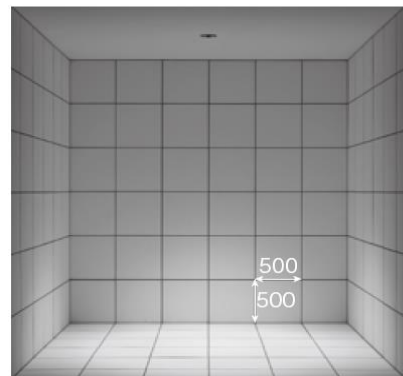

Luminaire position:
1500mm from wall, CH3000