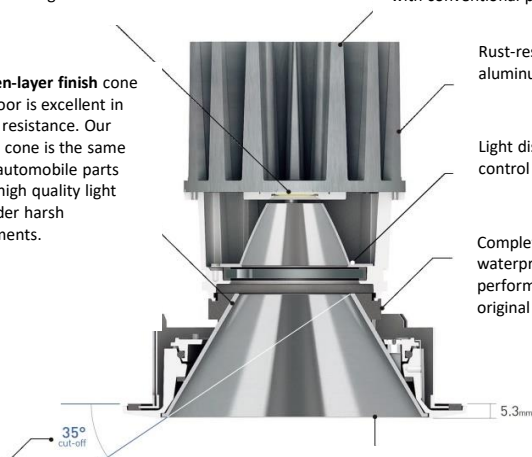

Component & Information

Aluminum die-casting trim, marine-grade painting with stainless color
 Aluminum die-casting heatsink, Stainless steel fixture
 Plastic cone chrome plating, Aluminum mirror reflector
 Tempered glass cover, clear
 *Glare cut-off angle: 35°
 *Ceiling cut-out hole: Dia.125mm
 *Available ceiling board: t5~25mm
 *Remote LED driver is required.

Feature

Reduce the multi shadow and provide high quality light with COB which controlled dispersion of light color to a minimum.

Effective heat sink even with miniaturization of 65% compared with conventional products

The seven-layer finish cone for outdoor is excellent in weather resistance. Our glareless cone is the same level as automobile parts realizes high quality light even under harsh environments.

Rust-resistant aluminum material

Light distribution control by reflector

Complete waterproof performance with original gasket.

Cut off angle 35°
 Reflector designed to not produce unpleasant light not only by primary reflection but also by secondary reflection.