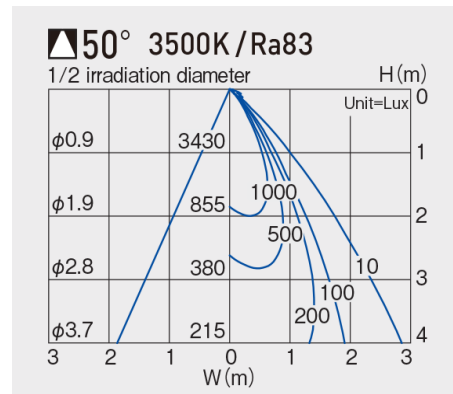

Luminaire position:
1500mm from wall, CH3000