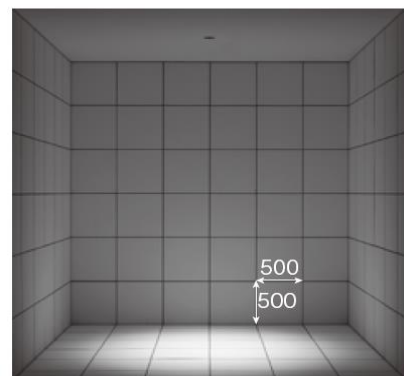

Luminaire position:
1500mm from wall, CH3000