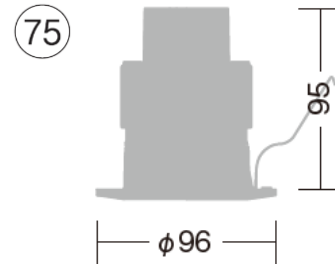

Luminaire Type : Downlight

Model Code : **LLD-7058AUW** 3500K
LLD-7058LUW 2700K
LLD-7058YUW 3000K

Technical Data

Dimension : D.96/H.95mm
Weight : 0.7kg
Light source : LED
Wattage : 13.7W
Lumen : 710Lm(3500K)/670Lm(2700K)
 700Lm(3000K)
Color temperature : 3500 K
Beam angle : 27 °
CRI : 83
Protection Class(IP) : IP44

Component & Information

Aluminum die-casting trim, marine-grade painting with stainless color
 Aluminum die-casting heatsink, Stainless steel fixture
 Plastic cone chrome plating, Aluminum mirror reflector
 Tempered glass cover, clear
 *Glare cut-off angle: 35°
 *Ceiling cut-out hole: Dia.75mm
 *Available ceiling board: t5~25mm
 *Remote LED driver is required.