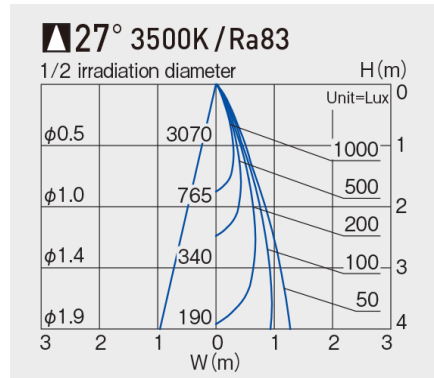

Luminaire position:
1500mm from wall, CH3000