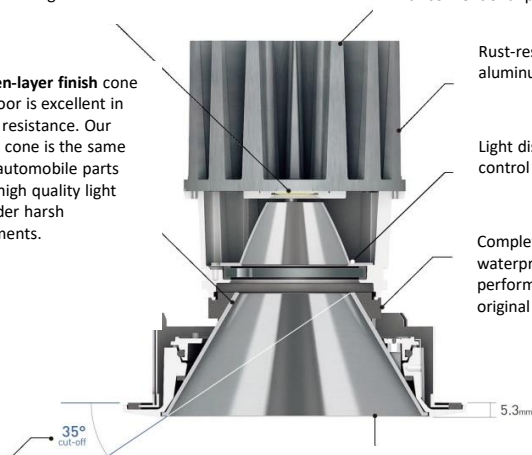

Component & Information

Aluminum die-casting trim, marine-grade painting with stainless color
 Aluminum die-casting heatsink, Stainless steel fixture
 Plastic cone chrome plating, Aluminum mirror reflector
 Tempered glass cover, clear
 *Glare cut-off angle: 35°
 *Ceiling cut-out hole: Dia.75mm
 *Available ceiling board: t5~25mm
 *Remote LED driver is required.

Feature

Reduce the multi shadow and provide high quality light with COB which controlled dispersion of light color to a minimum.

Effective heat sink even with miniaturization of 65% compared with conventional products

The seven-layer finish cone for outdoor is excellent in weather resistance. Our glareless cone is the same level as automobile parts realizes high quality light even under harsh environments.

Rust-resistant aluminum material

Light distribution control by reflector

Complete waterproof performance with original gasket.

Cut off angle 35°
 Reflector designed to not produce unpleasant light not only by primary reflection but also by secondary reflection.