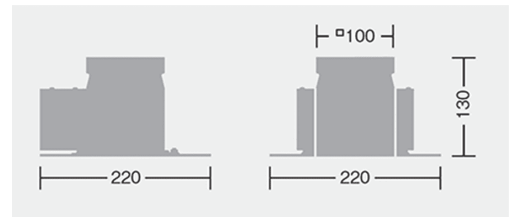

Specification Sheet

Luminaire Type : Ground light

Model Code **LLG-7166LUB** 2700K
 LLG-7166YUB 3000K

■ Technical Data

Dimension : W.220/L.220/H.130mm
Weight : 2.4 Kg
Light source : LED
Wattage : 7.7 W
Lumen, Color temp. : 65Lm(2700K/3000K)
Beam angle : 60°
CRI : 83
Protection Class(IP) : IP67

■ Component & Information

Stainless steel housing, marine-grade black color painting
 Aluminum reflector cone, chemical polishing
 Stainless steel trim, hairline finish, Tempered glass cover, clear
 Aluminum die-casting inner luminaire, with optical control lens