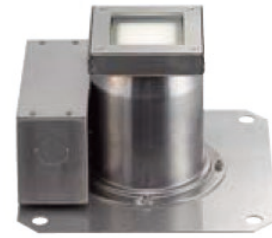

Specification Sheet

Luminaire Type : Ground light

Model Code **LLG-7166LUB** 2700K
 LLG-7166YUB 3000K

■ Technical Data

Dimension : W.220/L.220/H.130mm
Weight : 2.4 Kg
Light source : LED
Wattage : 7.7 W
Lumen, Color temp. : 65Lm(2700K/3000K)
Beam angle : 60°
CRI : 83
Protection Class(IP) : IP67

■ Component & Information

Stainless steel housing, marine-grade black color painting
 Aluminum reflector cone, chemical polishing
 Stainless steel trim, hairline finish, Tempered glass cover, clear
 Aluminum die-casting inner luminaire, with optical control lens

- *Internal LED driver for 100~242V, Non-dimmable
- *Two optional accessories can be used together.
- *Non-slip processing of glass is available by custom order.
- *Do not use in places to load such as vehicles.
- *Do construction work on drainage treatment.