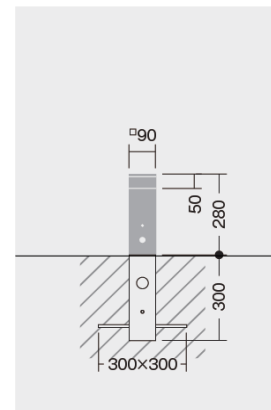

# Specification Sheet

**Luminaire Type** : Bollard light

**Model Code**     **LLP-7153LU**  
                           **LLA-7173U**

Recessed pole H300

## ■ Technical Data

**Dimension** : D.90/H.280mm  
**Weight** : 2.5 Kg  
**Light source** : LED  
**Wattage** : 8.0 W  
**Lumen, Color temp.** : 390 Lm(2700K)  
**CRI** : 83  
**Protection Class(IP)** : IP65

## ■ Component & Information

Aluminum die-casting luminaire body, Aluminum extrusion tube pole  
 marine-grade painting with stainless color  
 Clear solid acrylic cylinder, hollow inner frosted  
 \*Internal LED driver for 100~242V, Non-dimmable  
 \*Ground recessed mounting pole.