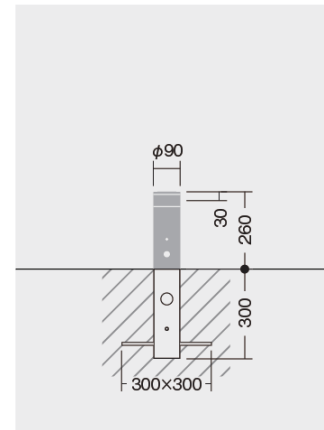

# Specification Sheet

**Luminaire Type** : Bollard light

**Model Code**     **LLP-7151LU**  
                           **LLA-7009U**

Recessed pole H300

## ■ Technical Data

**Dimension** : D.90/H.260mm  
**Weight** : 1.6 Kg  
**Light source** : LED  
**Wattage** : 8.0 W  
**Lumen, Color temp.** : 215 Lm(2700K)  
**CRI** : 83  
**Protection Class(IP)** : IP65

## ■ Component & Information

Aluminum die-casting luminaire body, Aluminum extrusion tube pole  
 marine-grade painting with stainless color  
 Clear solid acrylic cylinder, hollow inner frosted  
 \*Internal LED driver for 100~242V, Non-dimmable  
 \*Ground recessed mounting pole.

## H260mm 2700K / Ra83