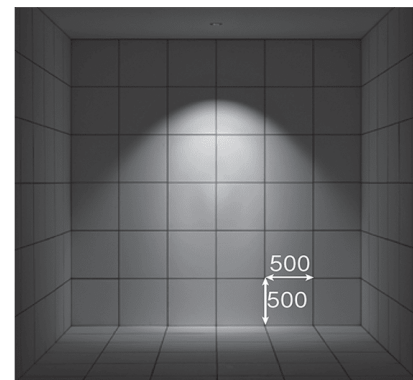

# Specification Sheet

**Luminaire Type : Adjustable Downlight**

**Model Code** : **LLD-7088AUB** 3500K  
**LLD-7088LUB** 2700K  
**LLD-7088YUB** 3000K

**Technical Data**

**Dimension** : D.115/H.158mm  
**Weight** : 1.0 kg  
**Light source** : LED  
**Wattage** : 23.6 W  
**Lumen** : 1330 Lm(3500K)/1240 Lm(2700K)/1290 Lm(3000K)  
**Color temperature** : 3500K/2700K/3000K  
**Beam angle** : 40 °  
**CRI** : 83  
**Protection Class(IP)** : IP44

**Feature**

Light distribution control by optical lens

Effective heat sink even with miniaturization of 65% compared with conventional products

Even a small diameter, it is able to 35° tilting by design of shifting an axis point.

Complete waterproof performance with original gasket.

The seven-layer finished cone for outdoor is excellent in weather resistance. Our glareless cone is the same level as automobile parts realizes high quality light even under harsh environments.

Rust-resistant aluminum material

Reduce the multi shadow and provide high quality light with COB which controlled dispersion of light color to a minimum.

**Coverless bottom**

By providing the protective glass at inside, there is no cover on the bottom surface of the fixture, it will not be fogged due to the influence of the temperature environment and dirt on aging can be suppressed.