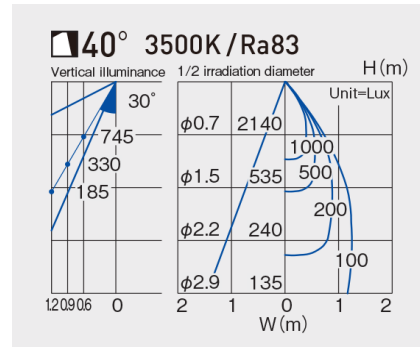

Luminaire position: 900mm from wall, CH3000

Accessories

Wide diffusion lens
LZA-92557

Spread lens
LZA-90571

Coldtone filter
LZA-90574

Honeycomb louver
LZA-92953

Flood lens
LZA-90572

Warmtone filter
LZA-90573