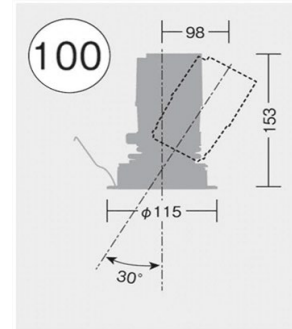

# Specification Sheet

**Luminaire Type : Adjustable Downlight**

**Model Code** : **LLD-7088AUB** 3500K  
**LLD-7088LUB** 2700K  
**LLD-7088YUB** 3000K

**Technical Data**

**Dimension** : D.115/H.158mm  
**Weight** : 1.0 kg  
**Light source** : LED  
**Wattage** : 23.6 W  
**Lumen** : 1330 Lm(3500K)/1240 Lm(2700K)/1290 Lm(3000K)  
**Color temperature** : 3500K/2700K/3000K  
**Beam angle** : 40 °  
**CRI** : 83  
**Protection Class(IP)** : IP44

**Component & Information**

Aluminum die-casting trim, marine-grade painting with stainless color  
 Aluminum die-casting heatsink, Stainless steel fixture  
 Silicon accordion black gasket, Plastic cone chrome plating  
 Optical control lens, Tempered glass cover, clear  
 \*Glare cut-off angle: 35°  
 \*Ceiling cut-out hole: Dia.100mm  
 \*Available ceiling board: t5~25mm  
 \*Remote LED driver is required.

**Feature**

Light distribution control by optical lens

Effective heat sink even with miniaturization of 65% compared with conventional products

Even a small diameter, it is able to 35° tilting by design of shifting an axis point.