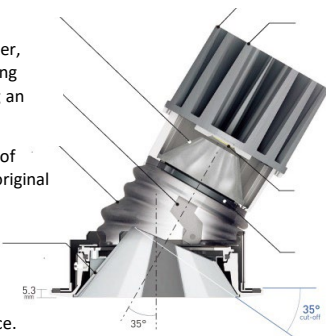

# Specification Sheet

**Luminaire Type : Adjustable Downlight**

**Model Code** : **LLD-7088AUB** 3500K  
**LLD-7088LUB** 2700K  
**LLD-7088YUB** 3000K

**Technical Data**

**Dimension** : D.115/H.158mm  
**Weight** : 1.0 kg  
**Light source** : LED  
**Wattage** : 23.6 W  
**Lumen** : 1330 Lm(3500K)/1240 Lm(2700K)/1290 Lm(3000K)  
**Color temperature** : 3500K/2700K/3000K  
**Beam angle** : 40 °  
**CRI** : 83  
**Protection Class(IP)** : IP44

**Component & Information**

Aluminum die-casting trim, marine-grade painting with stainless color  
 Aluminum die-casting heatsink, Stainless steel fixture  
 Silicon accordion black gasket, Plastic cone chrome plating  
 Optical control lens, Tempered glass cover, clear  
 \*Glare cut-off angle: 35°  
 \*Ceiling cut-out hole: Dia.100mm  
 \*Available ceiling board: t5~25mm  
 \*Remote LED driver is required.

**Feature**

Light distribution control by optical lens

Effective heat sink even with miniaturization of 65% compared with conventional products

Even a small diameter, it is able to 35° tilting by design of shifting an axis point.

Complete waterproof performance with original gasket.

The seven-layer finished cone for outdoor is excellent in weather resistance. Our glareless cone is the same level as automobile parts realizes high quality light even under harsh environments.