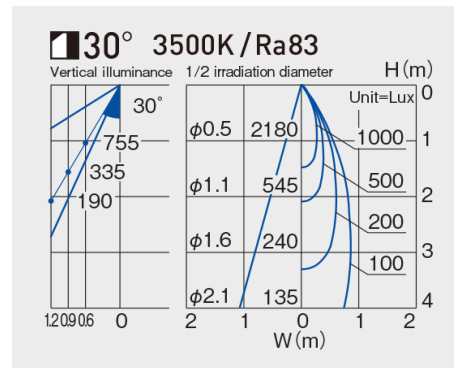

Luminaire position:
900mm from wall, CH3000

Accessories

Wide diffusion lens
LZA-92393

Spread lens
LZA-92127

Coldtone filter
LZA-92129

Honeycomb louver
LZA-92952

Flood lens
LZA-92128

Warmtone filter
LZA-92130