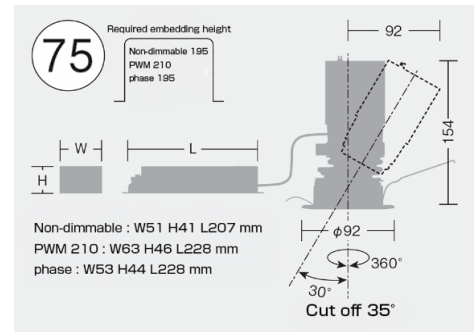

# Specification Sheet

**Luminaire Type : Adjustable Downlight**

**Model Code** : **LLD-7141AUW** 3500K  
**LLD-7141LUW** 2700K  
**LLD-7141YUW** 3000K

## Technical Data

**Dimension** : D.92/H.154mm  
**Weight** : 0.8 kg

**Light source** : LED  
**Wattage** : 25 W  
**Lumen** : 680 Lm(3500K)/620 Lm(2700K)/  
 650 Lm(3000K)

**Color temperature** : 3500K/2700K/3000K  
**Beam angle** : 30°  
**CRI** : 83  
**Protection Class(IP)** : IP44

- \*Glare cut-off angle: 35°
- \*Ceiling cut-out hole: Dia.75mm
- \*Available ceiling board: t5~25mm
- \*Remote LED driver is required.