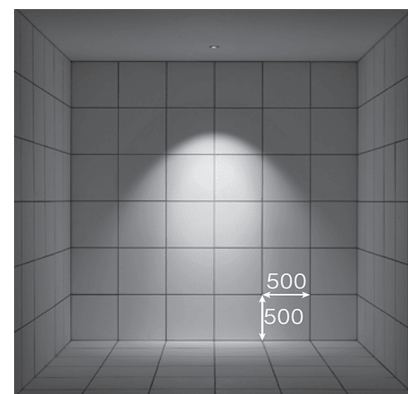

Luminaire position:
900mm from wall, CH3000

Accessories

Wide diffusion lens
LZA-92393

Spread lens
LZA-92127

Coldtone filter
LZA-92129

Honeycomb louver
LZA-92952

Flood lens
LZA-92128

Warmtone filter
LZA-92130