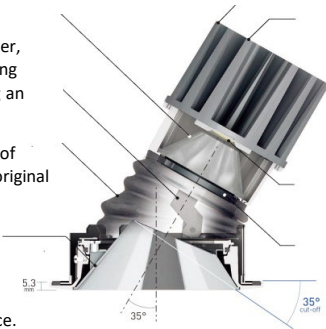

Feature

Light distribution control by optical lens

Effective heat sink even with miniaturization of 65% compared with conventional products

Even a small diameter, it is able to 35° tilting by design of shifting an axis point.

Complete waterproof performance with original gasket.

The seven-layer finished cone for outdoor is excellent in weather resistance. Our glareless cone is the same level as automobile parts realizes high quality light even under harsh environments.

Rust-resistant aluminum material

Reduce the multi shadow and provide high quality light with COB which controlled dispersion of light color to a minimum.

Coverless bottom

By providing the protective glass at inside, there is no cover on the bottom surface of the fixture, it will not be fogged due to the influence of the temperature environment and dirt on aging can be suppressed.