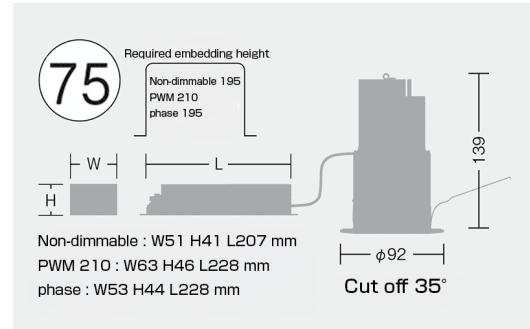

Specification Sheet

Luminaire Type : Downlight

Model Code : **LLD-7140AUW** 3500K
LLD-7140LUW 2700K
LLD-7140YUW 3000K

Technical Data

Dimension : D.92/H.139mm
Weight : 0.8 kg
Light source : LED
Wattage : 23.6 W
Lumen : 970 Lm(3500K)/900 Lm(2700K)/
 940 Lm(3000K)
Color temperature : 3500K/2700K/3000K
Beam angle : 30 °
CRI : 83

Protection Class(IP) : IP44

Component & Information

- Aluminum die-casting trim, marine-grade painting with stainless color
- Aluminum die-casting heatsink, Stainless steel fixture
- Plastic cone chrome plating, Aluminum mirror reflector
- Tempered glass cover, clear
- *Glare cut-off angle: 35°
- *Ceiling cut-out hole: Dia.75mm
- *Available ceiling board: t5~25mm
- *Remote LED driver is required.

Light distribution control by reflector

Complete waterproof performance with original gasket.

Cut off angle 35°
 Reflector designed to not produce unpleasant light not only by primary reflection but also by secondary reflection.

Luminaire position:
 1500mm from wall, CH3000