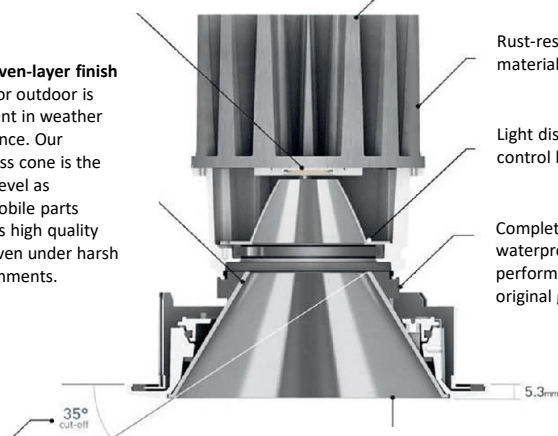

Protection Class(IP) : IP44

Component & Information

- Aluminum die-casting trim, marine-grade painting with stainless color
- Aluminum die-casting heatsink, Stainless steel fixture
- Plastic cone chrome plating, Aluminum mirror reflector
- Tempered glass cover, clear
- *Glare cut-off angle: 35°
- *Ceiling cut-out hole: Dia.75mm
- *Available ceiling board: t5~25mm
- *Remote LED driver is required.

Feature

Reduce the multi shadow and provide high quality light with COB which controlled dispersion of light color to a minimum.

Effective heat sink even with miniaturization of 65% compared with conventional products

The seven-layer finish cone for outdoor is excellent in weather resistance. Our glareless cone is the same level as automobile parts realizes high quality light even under harsh environments.

Rust-resistant aluminum material

Light distribution control by reflector

Complete waterproof performance with original gasket.

Cut off angle 35°
 Reflector designed to not produce unpleasant light not only by primary reflection but also by secondary reflection.