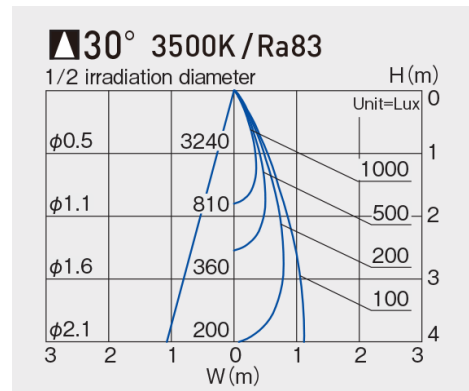

Luminaire position:
1500mm from wall, CH3000