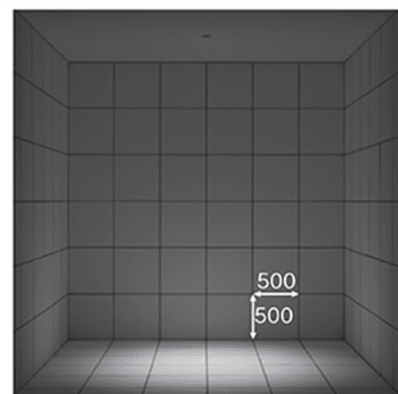

Luminaire position:
1500mm from wall, CH3000